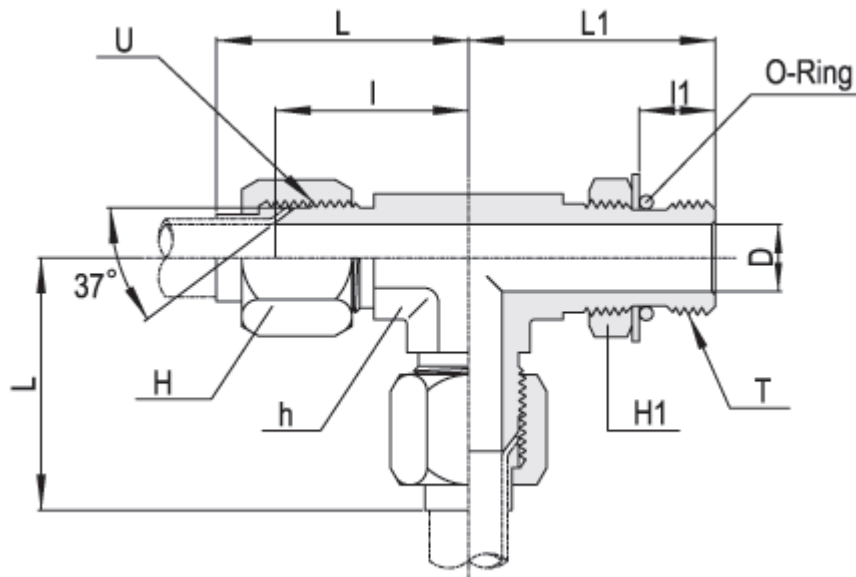

Tube to Straight Thread

SAE J514

► O-Seal Run Tee(UNF)

JTRS-U

Part No.	Tube O.D.		U(UNF)	T(UNF)	D	L	L1	I	I1	h (hex)	H (hex)	H1 (hex)
	Inch	mm										
JTRS-2T-02U	1/8"	3	5/16"-24	5/16"-24	1.6	27.4	23.9	19.6	8.4	11.1	9.5	14.3
JTRS-3T-03U	3/16"	4	3/8"-24	3/8"-24	3.2	30.5	23.9	21.1	8.4	11.1	11.0	15.8
JTRS-4T-04U	1/4"	6	7/16"-20	7/16"-20	4.4	31.7	26.2	22.6	9.8	11.1	14.3	17.4
JTRS-5T-05U	5/16"	8	1/2"-20	1/2"-20	6.0	34.5	28.7	24.1	9.8	14.3	15.8	19.0
JTRS-6T-06U	3/8"	10	9/16"-18	9/16"-18	7.5	38.8	31.8	26.9	9.9	14.3	17.4	20.6
JTRS-8T-08U	1/2"	12	3/4"-16	3/4"-16	9.9	44.5	36.8	31.8	11.0	19.0	22.2	25.4
JTRS-10T-10U	5/8"	16	7/8"-14	7/8"-14	12.3	53.4	43.2	36.8	12.5	22.2	25.4	28.5
JTRS-12T-12U	3/4"	18,20	1 1/16"-12	1 1/16"-12	15.5	57.7	49.3	42.2	16.5	27.0	31.7	34.9
JTRS-14T-14U	7/8"	22	1 3/16"-12	1 3/16"-12	18.0	63.3	50.8	45.7	16.5	33.3	34.9	38.1
JTRS-16T-16U	1"	25	1 5/16"-12	1 5/16"-12	21.5	65.0	52.1	46.0	16.5	33.3	38.1	41.2
JTRS-20T-20U	1-1/4"	32	1 5/8"-12	1 5/8"-12	27.5	70.8	57.2	52.3	16.5	41.3	50.8	47.6
JTRS-24T-24U	1-1/2"	38	1 7/8"-12	1 7/8"-12	33.0	85.9	60.7	59.2	16.5	47.6	57.1	53.9
JTRS-32T-32U	2"	50	2 1/2"-12	2 1/2"-12	45.0	105.2	73.4	77.7	16.5	63.5	73.0	69.8