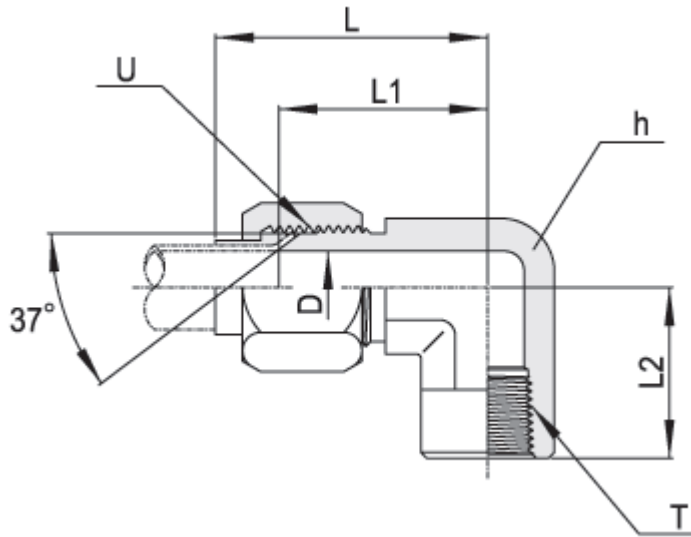

Tube to Female Pipe

SAE J514

► Female Connector

JCF

Part No.	Tube O.D		U(UNF)	T(NPT)	D	L	L1	h (hex)	H (hex)
	Inch	mm							
JCF-2T-01N	1/8"	3	5/16"-24	1/8"	1.6	36.2	28.4	14.3	9.5
JCF-3T-01N	3/16"	4	3/8"-24	1/8"	3.2	38.1	28.7	14.3	11.0
JCF-4T-01N	1/4"	6	7/16"-20	1/8"	4.4	39.3	30.2	14.3	14.3
JCF-5T-01N	5/16"	8	1/2"-20	1/8"	6.0	40.1	29.7	14.3	15.8
JCF-6T-02N	3/8"	10	9/16".18	1/4"	7.5	47.5	35.6	19.0	17.4
JCF-8T-03N	1/2"	12	3/4"-16	3/8"	9.9	52.3	39.6	22.2	22.2
JCF-10T-04N	5/8"	16	7/8"-14	1/2"	12.3	64.6	48.0	28.5	25.4
JCF-12T-06N	3/4"	18,20	1 1/16".12	3/4"	15.5	67.8	52.3	34.9	31.7
JCF-14T-06N	7/8"	22	1 3/16"-12	3/4"	18.0	69.9	52.3	34.9	34.9
JCF-16T-08N	1"	25	1 5/16"-12	1"	21.5	78.7	59.7	41.2	38.1
JCF-20T-10N	1-1/4"	32	1 5/8".12	1-1/4"	27.5	81.7	63.2	50.8	50.8
JCF-24T-12N	1-1/2"	38	1 7/8"-12	1-1/2"	33.0	93.2	66.5	60.3	57.1
JCF-32T-16N	2"	50	2 1/2"-12	2"	45.0	102.9	75.4	73.0	73.0

Tube to Female Pipe

SAE J514

► Female Elbow

JLF

Part No.	Tube O.D		U(UNF)	T(NPT)	D	L	L1	L2	h (hex)	H (hex)
	Inch	mm								
JLF-2T-01N	1/8"	3	5/16"-24	1/8"	1.6	33.2	25.4	16.8	14.3	9.5
JLF-3T-01N	3/16"	4	3/8"-24	1/8"	3.2	35.6	26.2	16.8	14.3	11.0
JLF-4T-01N	1/4"	6	7/16"-20	1/8"	4.4	36.5	27.4	16.8	14.3	14.3
JLF-5T-01N	5/16"	8	1/2"-20	1/8"	6.0	37.8	27.4	16.8	14.3	15.8
JLF-6T-02N	3/8"	10	9/16"-18	1/4"	7.5	43.1	31.2	22.4	19.0	17.4
JLF-8T-03N	1/2"	12	3/4"-16	3/8"	9.9	48.8	36.1	25.9	22.2	22.2
JLF-10T-04N	5/8"	16	7/8"-14	1/2"	12.3	58.3	41.7	31.2	27.0	25.4
JLF-12T-06N	3/4"	18,20	1 1/16"-12	3/4"	15.5	63.5	48.0	34.5	33.3	31.7
JLF-14T-06N	7/8"	22	1 3/16"-12	3/4"	18.0	64.8	47.2	36.1	33.3	34.9
JLF-16T-08N	1"	25	1 5/16"-12	1"	21.5	74.1	55.1	41.1	41.3	38.1
JLF-20T-10N	1-1/4"	32	1 5/8"-12	1-1/4"	27.5	77.7	59.2	43.2	47.6	50.8
JLF-24T-12N	1-1/2"	38	1 7/8"-12	1-1/2"	33.0	100.1	73.4	52.8	65.1	57.1
JLF-32T-16N	2"	50	2 1/2"-12	2"	45.0	111.3	83.8	60.7	71.4	73.0