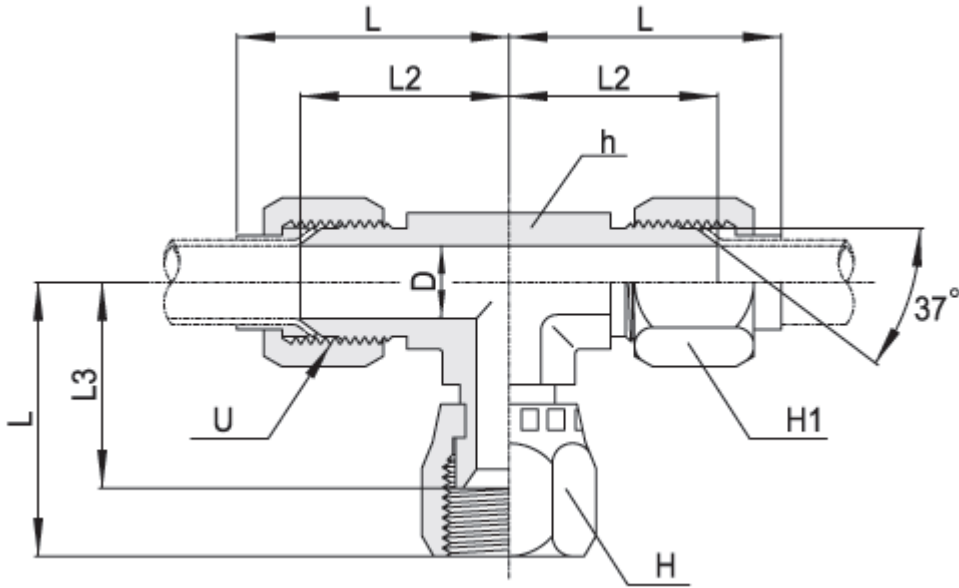

Swivel Fittings

SAE J514

► Swivel Run Tee

JSTR

Part No.	Tube O.D		U(UNF)	D	L	L1	L2	L3	h (hex)	H (hex)	H1 (hex)
	Inch	mm									
JSTR-2T	1/8"	3	5/16"-24	1.6	27.4	24.6	19.6	16.7	11.1	9.5	11.1
JSTR-3T	3/16"	4	3/8"-24	3.2	30.5	25.4	21.1	17.1	11.1	11.0	12.7
JSTR-4T	1/4"	6	7/16"-20	4.4	31.7	25.4	22.6	16.7	11.1	14.3	14.2
JSTR-5T	5/16"	8	1/2"-20	6.0	34.5	26.9	24.1	17.4	14.3	15.8	15.8
JSTR-6T	3/8"	10	9/16"-18	7.5	38.8	31.8	26.9	22.3	14.3	17.4	17.4
JSTR-8T	1/2"	12	3/4"-16	9.9	44.5	35.1	31.8	24.4	19.0	22.2	22.2
JSTR-10T	5/8"	16	7/8"-14	12.3	53.4	41.1	36.8	28.4	22.2	25.4	25.4
JSTR-12T	3/4"	18,20	1 1/16"-12	15.5	57.7	44.4	42.2	30.1	27.0	31.7	31.7
JSTR-14T	7/8"	22	1 3/16"-12	18.0	63.3	45.2	45.7	30.5	33.3	34.9	34.9
JSTR-16T	1"	25	1 5/16"-12	21.5	65.0	50.8	46.0	35.7	33.3	38.1	38.1
JSTR-20T	1-1/4"	32	1 5/8"-12	27.5	70.8	58.7	52.3	42.8	41.3	50.8	50.8
JSTR-24T	1-1/2"	38	1 7/8"-12	33.0	85.9	65.8	59.2	47.2	47.6	57.1	57.1
JSTR-32T	2"	50	2 1/2"-12	45.0	105.2	85.9	77.7	62.1	63.5	73.0	69.8

Swivel Fittings

SAE J514

► Swivel Branch Tee

JSTB

Part No.	Tube O.D		U(UNF)	D	L	L1	L2	L3	h (hex)	H (hex)	H1 (hex)
	Inch	mm									
JSTB-2T	1/8"	3	5/16"-24	1.6	27.4	24.6	19.6	16.7	11.1	9.5	11.1
JSTB-3T	3/16"	4	3/8"-24	3.2	30.5	25.4	21.1	17.1	11.1	11.0	12.7
JSTB-4T	1/4"	6	7/16"-20	4.4	31.7	25.4	22.6	16.7	11.1	14.3	14.2
JSTB-5T	5/16"	8	1/2"-20	6.0	34.5	26.9	24.1	17.4	14.3	15.8	15.8
JSTB-6T	3/8"	10	9/16"-18	7.5	38.8	31.8	26.9	22.3	14.3	17.4	17.4
JSTB-8T	1/2"	12	3/4"-16	9.9	44.5	35.1	31.8	24.4	19.0	22.2	22.2
JSTB-10T	5/8"	16	7/8"-14	12.3	53.4	41.1	36.8	28.4	22.2	25.4	25.4
JSTB-12T	3/4"	18,20	1 1/16"-12	15.5	57.7	44.4	42.2	30.1	27.0	31.7	31.7
JSTB-14T	7/8"	22	1 3/16"-12	18.0	63.3	45.2	45.7	30.5	33.3	34.9	34.9
JSTB-16T	1"	25	1 5/16"-12	21.5	65.0	50.8	46.0	35.7	33.3	38.1	38.1
JSTB-20T	1-1/4"	32	1 5/8"-12	27.5	70.8	58.7	52.3	42.8	41.3	50.8	50.8
JSTB-24T	1-1/2"	38	1 7/8"-12	33.0	85.9	65.8	59.2	47.2	47.6	57.1	57.1
JSTB-32T	2"	50	2 1/2"-12	45.0	105.2	85.9	77.7	62.1	63.5	73.0	69.8