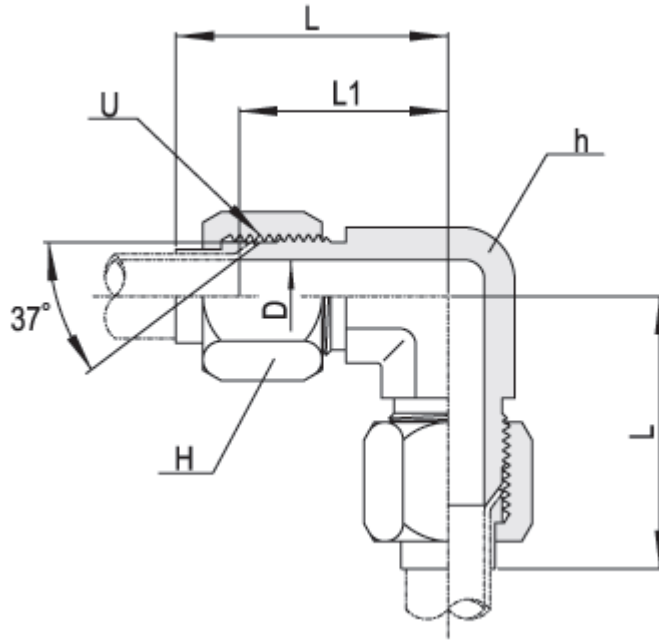

Swivel Fittings

	Swivel Connector JSMC	28
	O-Seal Swivel Connector (UNF) JSMCS-U	29
	Swivel Female Connector JSCF	30
	Swivel Elbow JSL	31
	Swivel Run Tee JSTR	32
	Swivel Branch Tee JSTB	33

Spare Parts

	Nut JN	34
	Sleeve JS	34
	Plug JP	35
	Plug of Fitting Port JPP	35
	Fitting Port Reducer JPR	36
	Bulkhead Lock Nut JLN	36

Tube to Tube Union

SAE J514

► Union

JU

Part No.	Tube O.D.		U(UNF)	D	L	L1	h (hex)	H (hex)
	Inch	mm						
JU-2T	1/8"	3	5/16"-24	1.6	45.3	29.7	11.0	9.5
JU-3T	3/16"	4	3/8"-24	3.2	50.0	31.2	11.0	11.0
JU-4T	1/4"	6	7/16"-20	4.4	53.0	34.8	12.0	14.3
JU-5T	5/16"	8	1/2"-20	6.0	55.6	34.8	14.3	15.8
JU-6T	3/8"	10	9/16"-18	7.5	59.6	35.8	16.0	17.4
JU-8T	1/2"	12	3/4"-16	9.9	66.5	41.1	21.0	22.2
JU-10T	5/8"	16	7/8"-14	12.3	81.0	47.8	23.8	25.4
JU-12T	3/4"	18,20	1 1/16"-12	15.5	85.9	54.9	29.0	31.7
JU-14T	7/8"	22	1 3/16"-12	18.0	91.3	56.1	32.0	34.9
JU-16T	1"	25	1 5/16"-12	21.5	95.2	57.2	36.0	38.1
JU-20T	1-1/4"	32	1 5/8"-12	27.5	98.7	61.7	46.0	50.8
JU-24T	1-1/2"	38	1 7/8"-12	33.0	123.2	69.8	50.0	57.1
JU-32T	2"	50	2 1/2"-12	45.0	141.4	86.4	66.7	73.0

Tube to Tube Union

SAE J514

► Union Elbow

JL

Part No.	Tube O.D.		U(UNF)	D	L	L1	h (hex)	H (hex)
	Inch	mm						
JL-2T	1/8"	3	5/16"-24	1.6	27.4	19.6	11.1	9.5
JL-3T	3/16"	4	3/8"-24	3.2	30.5	21.1	11.1	11.0
JL-4T	1/4"	6	7/16"-20	4.4	31.7	22.6	11.1	14.3
JL-5T	5/16"	8	1/2"-20	6.0	34.5	24.1	14.3	15.8
JL-6T	3/8"	10	9/16"-18	7.5	38.8	26.9	14.3	17.4
JL-8T	1/2"	12	3/4"-16	9.9	44.5	31.8	19.0	22.2
JL-10T	5/8"	16	7/8"-14	12.3	53.4	36.8	22.2	25.4
JL-12T	3/4"	18,20	1 1/16"-12	15.5	57.7	42.2	27.0	31.7
JL-14T	7/8"	22	1 3/16"-12	18.0	63.3	45.7	33.3	34.9
JL-16T	1"	25	1 5/16"-12	21.5	65.0	46.0	33.3	38.1
JL-20T	1-1/4"	32	1 5/8"-12	27.5	70.8	52.3	41.3	50.8
JL-24T	1-1/2"	38	1 7/8"-12	33.0	85.9	59.2	47.6	57.1
JL-32T	2"	50	2 1/2"-12	45.0	105.2	77.7	63.5	73.0