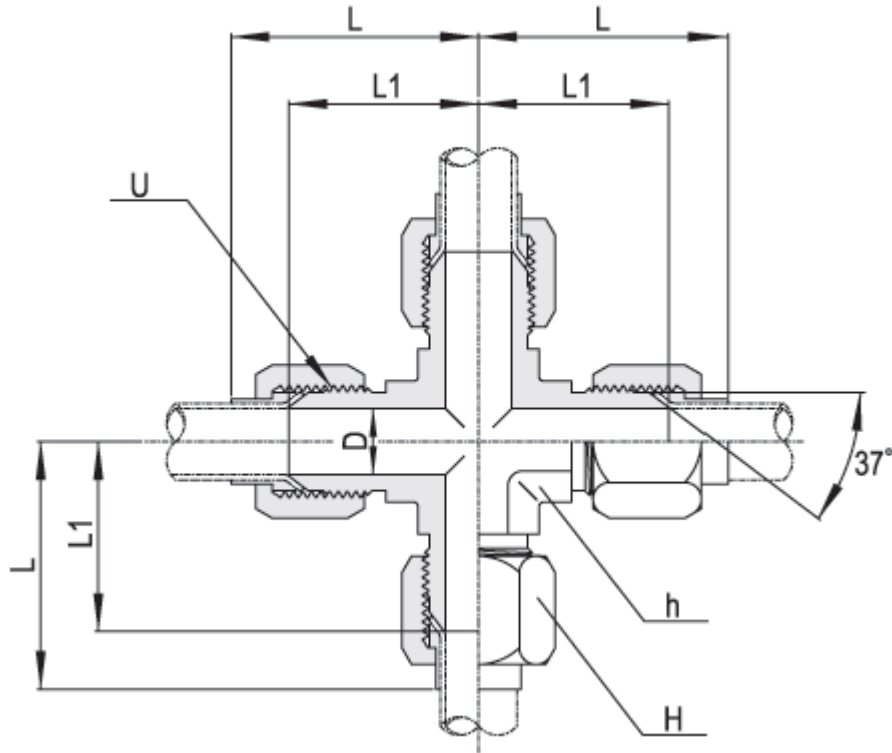

Tube to Tube Union

SAE J514

► Union Cross

JX

Part No.	Tube O.D.		U(UNF)	D	L	L1	h (hex)	H (hex)
	Inch	mm						
JX-2T	1/8"	3	5/16"-24	1.6	27.4	19.6	11.1	9.5
JX-3T	3/16"	4	3/8"-24	3.2	30.5	21.1	11.1	11.0
JX-4T	1/4"	6	7/16"-20	4.4	31.7	22.6	11.1	14.3
JX-5T	5/16"	8	1/2"-20	6.0	34.5	24.1	14.3	15.8
JX-6T	3/8"	10	9/16"-18	7.5	38.8	26.9	14.3	17.4
JX-8T	1/2"	12	3/4"-16	9.9	44.5	31.8	19.0	22.2
JX-10T	5/8"	16	7/8"-14	12.3	53.4	36.8	22.2	25.4
JX-12T	3/4"	18,20	1 1/16"-12	15.5	57.7	42.2	27.0	31.7
JX-14T	7/8"	22	1 3/16"-12	18.0	63.3	45.7	33.3	34.9
JX-16T	1"	25	1 5/16"-12	21.5	65.0	46.0	33.3	38.1
JX-20T	1-1/4"	32	1 5/8"-12	27.5	70.8	52.3	41.3	50.8
JX-24T	1-1/2"	38	1 7/8"-12	33.0	85.9	59.2	47.6	57.1
JX-32T	2"	50	2 1/2"-12	45.0	105.2	77.7	63.5	73.0