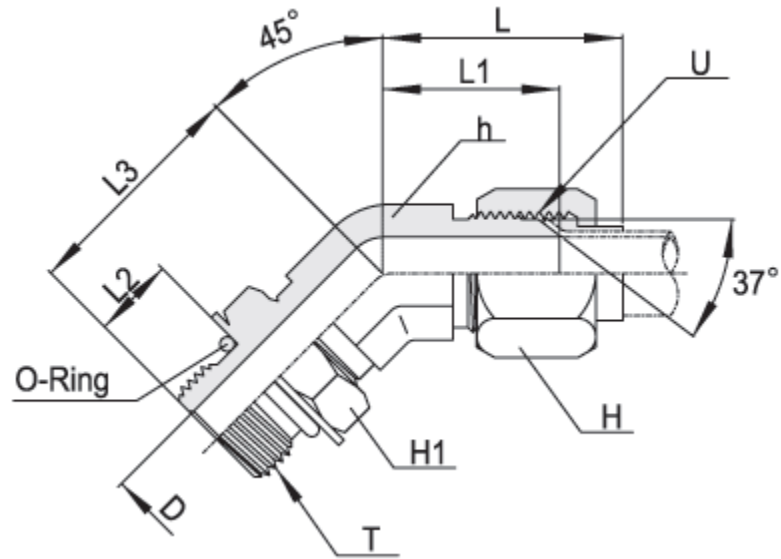

Tube to Straight Thread

SAE J514

► O-Seal 45° Elbow(UNF)

JLBS-U

Part No.	Tube O.D.		U(UNF)	T(UNF)	D	L	L1	L2	L3	h (hex)	H (hex)	H1 (hex)
	Inch	mm										
JLBS-2T-02U	1/8"	3	5/16"-24	5/16"-24	1.6	25.3	17.5	8.4	23.9	11.1	9.5	14.3
JLBS-3T-03U	3/16"	4	3/8"-24	3/8"-24	3.2	26.9	17.5	8.4	23.9	11.1	11.0	15.8
JLBS-4T-04U	1/4"	6	7/16"-20	7/16"-20	4.4	27.4	18.3	9.8	23.9	11.1	14.3	17.4
JLBS-5T-05U	5/16"	8	1/2"-20	1/2"-20	6.0	30.0	19.6	9.8	25.4	14.3	15.8	19.0
JLBS-6T-06U	3/8"	10	9/16"-18	9/16"-18	7.5	33.0	21.1	9.9	28.4	14.3	17.4	20.6
JLBS-8T-08U	1/2"	12	3/4"-16	3/4"-16	9.9	37.6	24.9	11.0	32.5	19.0	22.2	25.4
JLBS-10T-10U	5/8"	16	7/8"-14	7/8"-14	12.3	44.8	28.2	12.5	36.6	22.2	25.4	28.5
JLBS-12T-12U	3/4"	18,20	1 1/16"-12	1 1/16"-12	15.5	48.0	32.5	16.5	43.9	27.0	31.7	34.9
JLBS-14T-14U	7/8"	22	1 3/16"-12	1 3/16"-12	18.0	54.4	36.8	16.5	45.7	33.3	34.9	38.1
JLBS-16T-16U	1"	25	1 5/16"-12	1 5/16"-12	21.5	56.3	37.3	16.5	47.2	33.3	38.1	41.2
JLBS-20T-20U	1-1/4"	32	1 5/8"-12	1 5/8"-12	27.5	58.9	40.4	16.5	48.5	41.3	50.8	47.6
JLBS-24T-24U	1-1/2"	38	1 7/8"-12	1 7/8"-12	33.0	71.9	45.2	16.5	48.5	47.6	57.1	53.9
JLBS-32T-32U	2"	50	2 1/2"-12	2 1/2"-12	45.0	83.9	56.4	16.5	47.2	63.5	73.0	69.8