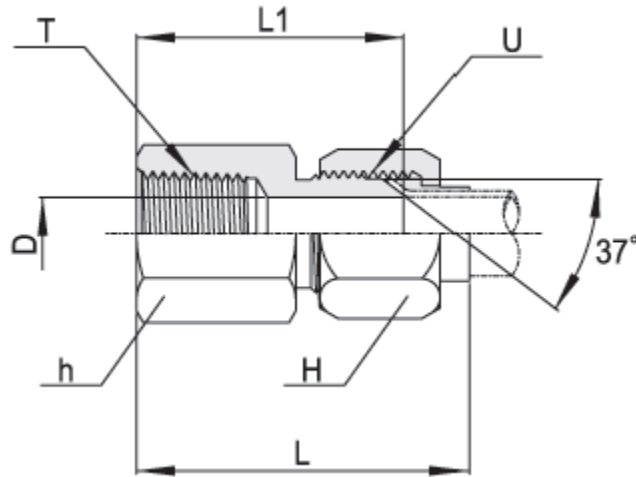

Tube to Female Pipe

SAE J514

► Female Connector

JCF

Part No.	Tube O.D		U(UNF)	T(NPT)	D	L	L1	h (hex)	H (hex)
	Inch	mm							
JCF-2T-01N	1/8"	3	5/16"-24	1/8"	1.6	36.2	28.4	14.3	9.5
JCF-3T-01N	3/16"	4	3/8"-24	1/8"	3.2	38.1	28.7	14.3	11.0
JCF-4T-01N	1/4"	6	7/16"-20	1/8"	4.4	39.3	30.2	14.3	14.3
JCF-5T-01N	5/16"	8	1/2"-20	1/8"	6.0	40.1	29.7	14.3	15.8
JCF-6T-02N	3/8"	10	9/16".18	1/4"	7.5	47.5	35.6	19.0	17.4
JCF-8T-03N	1/2"	12	3/4"-16	3/8"	9.9	52.3	39.6	22.2	22.2
JCF-10T-04N	5/8"	16	7/8"-14	1/2"	12.3	64.6	48.0	28.5	25.4
JCF-12T-06N	3/4"	18,20	1 1/16".12	3/4"	15.5	67.8	52.3	34.9	31.7
JCF-14T-06N	7/8"	22	1 3/16"-12	3/4"	18.0	69.9	52.3	34.9	34.9
JCF-16T-08N	1"	25	1 5/16"-12	1"	21.5	78.7	59.7	41.2	38.1
JCF-20T-10N	1-1/4"	32	1 5/8".12	1-1/4"	27.5	81.7	63.2	50.8	50.8
JCF-24T-12N	1-1/2"	38	1 7/8"-12	1-1/2"	33.0	93.2	66.5	60.3	57.1
JCF-32T-16N	2"	50	2 1/2"-12	2"	45.0	102.9	75.4	73.0	73.0