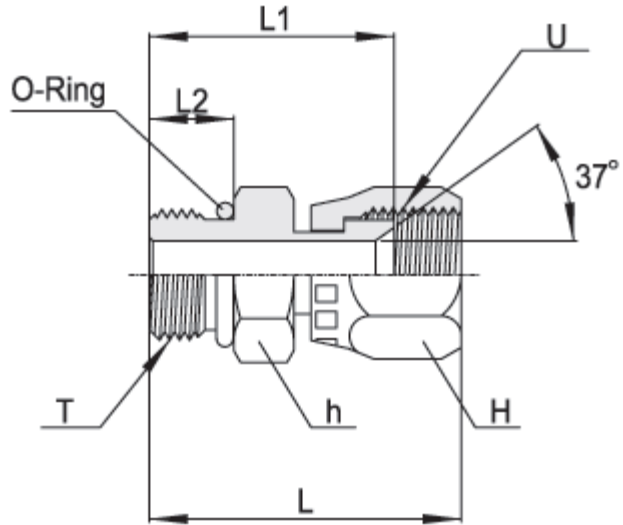

Swivel Fittings

SAE J514

► Swivel Connector

JSMC

Part No.	Tube O.D		U(UNF)	T(NPT)	D	L	L1	h (hex)	H (hex)
	Inch	mm							
JSMC-2T-01N	1/8"	3	5/16"-24	1/8"	1.6	30.0	22.0	11.1	11.1
JSMC-3T-01N	3/16"	4	3/8"-24	1/8"	3.2	32.0	23.5	11.1	12.7
JSMC-4T-01N	1/4"	6	7/16"-20	1/8"	4.4	34.2	25.5	12.7	14.2
JSMC-5T-01N	5/16"	8	1/2"-20	1/8"	6.0	35.0	25.5	14.3	15.8
JSMC-6T-02N	3/8"	10	9/16"-18	1/4"	7.5	40.2	30.7	15.8	17.4
JSMC-8T-03N	1/2"	12	3/4"-16	3/8"	9.9	42.7	32.0	20.6	22.2
JSMC-10T-04N	5/8"	16	7/8"-14	1/2"	12.3	51.3	38.6	20.6	25.4
JSMC-12T-06N	3/4"	18,20	1 1/16"-12	3/4"	15.5	54.5	40.2	28.5	31.7
JSMC-14T-06N	7/8"	22	1 3/16"-12	3/4"	18.0	56.0	41.2	31.7	34.9
JSMC-16T-08N	1"	25	1 5/16"-12	1"	21.5	63.7	48.6	34.9	38.1
JSMC-20T-10N	1-1/4"	32	1 5/8"-12	1-1/4"	27.5	68.9	53.0	42.8	50.8
JSMC-24T-12N	1-1/2"	38	1 7/8"-12	1-1/2"	33.0	77.6	59.0	50.8	57.1
JSMC-32T-16N	2"	50	2 1/2"-12	2"	45.0	92.9	69.1	66.6	69.8

Swivel Fittings

SAE J514

► O-Seal Swivel Connector(UNF)

JSMCS-U

Part No.	Tube O.D		U(UNF)	T(UNF)	L	L1	L2	h (hex)	H (hex)
	Inch	mm							
JSMCS-2T-02U	1/8"	3	5/16"-24	5/16"-24	30.0	22.0	7.5	11.1	11.1
JSMCS-3T-03U	3/16"	4	3/8"-24	3/8"-24	32.0	23.5	7.5	12.7	12.7
JSMCS-4T-04U	1/4"	6	7/16"-20	7/16"-20	34.2	25.5	9.1	14.3	14.2
JSMCS-5T-05U	5/16"	8	1/2"-20	1/2"-20	35.0	25.5	9.1	15.8	15.8
JSMCS-6T-06U	3/8"	10	9/16"-18	9/16"-18	40.2	30.7	9.9	17.4	17.4
JSMCS-8T-08U	1/2"	12	3/4"-16	3/4"-16	42.7	32.0	11.1	22.2	22.2
JSMCS-10T-10U	5/8"	16	7/8"-14	7/8"-14	51.3	38.6	12.7	25.4	25.4
JSMCS-12T-12U	3/4"	18,20	1 1/16"-12	1 1/16"-12	54.5	40.2	15.1	31.7	31.7
JSMCS-14T-14U	7/8"	22	1 3/16"-12	1 3/16"-12	56.0	41.2	15.1	34.9	34.9
JSMCS-16T-16U	1"	25	1 5/16"-12	1 5/16"-12	63.7	48.6	15.1	38	38.1
JSMCS-20T-20U	1-1/4"	32	1 5/8"-12	1 5/8"-12	68.9	53.0	15.1	47.6	50.8
JSMCS-24T-24U	1-1/2"	38	1 7/8"-12	1 7/8"-12	77.6	59.0	15.1	53.9	57.1
JSMCS-32T-32U	2"	50	2 1/2"-12	2 1/2"-12	92.9	69.1	15.1	69.8	69.8