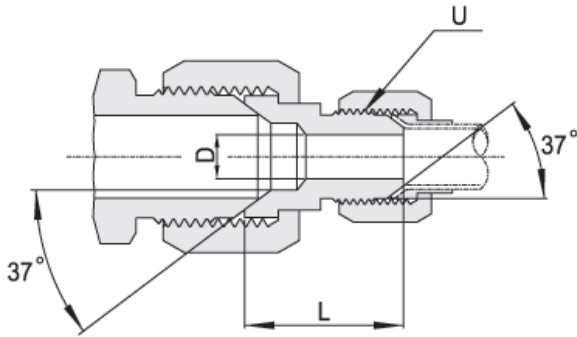

Spare Parts

SAE J514

► Fitting Port Reducer

JPR