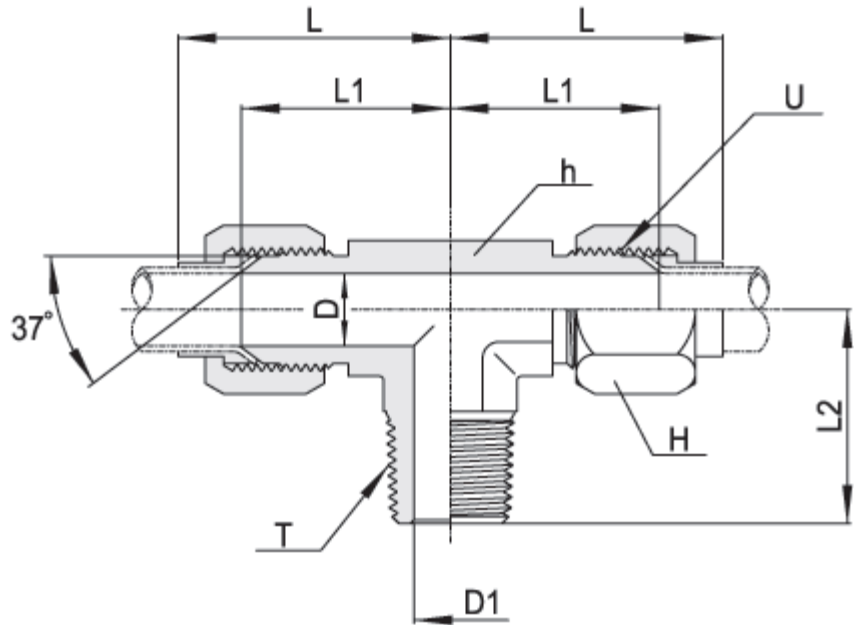

Tube to Male Pipe

SAE J514

► Male Branch Tee

JTBM

Part No.	Tube O.D.		U(UNF)	T(NPT)	D	D1	L	L1	L2	h (hex)	H (hex)
	Inch	mm									
JTBM-2T-01N	1/8"	3	5/16"-24	1/8"	1.6	4.8	27.4	19.6	18.3	11.1	9.5
JTBM-3T-01N	3/16"	4	3/8"-24	1/8"	3.2	4.8	30.5	21.1	18.3	11.1	11.0
JTBM-4T-01N	1/4"	6	7/16"-20	1/8"	4.4	4.8	31.7	22.6	19.8	11.1	14.3
JTBM-5T-01N	5/16"	8	1/2"-20	1/8"	6.0	4.8	34.5	24.1	19.8	14.3	15.8
JTBM-6T-02N	3/8"	10	9/16"-18	1/4"	7.5	7.0	38.8	26.9	27.7	14.3	17.4
JTBM-8T-03N	1/2"	12	3/4"-16	3/8"	9.9	10.3	44.5	31.8	31.0	19.0	22.2
JTBM-10T-04N	5/8"	16	7/8"-14	1/2"	12.3	13.5	53.4	36.8	37.3	22.2	25.4
JTBM-12T-06N	3/4"	18,20	1 1/16"-1 2	3/4"	15.5	18.0	57.7	42.2	40.4	27.0	31.7
JTBM-14T-06N	7/8"	22	1 3/16"-1 2	3/4"	18.0	18.0	63.3	45.7	42.9	33.3	34.9
JTBM-16T-08N	1"	25	1 5/16"-1 2	1"	21.5	23.8	65.0	46.0	50.0	33.3	38.1
JTBM-20T-10N	1-1/4"	32	1 5/8"-12	1-1/4"	27.5	31.7	70.8	52.3	60.5	41.3	50.8
JTBM-24T-12N	1-1/2"	38	1 7/8"-12	1-1/2"	33.0	38.0	85.9	59.2	67.1	47.6	57.1
JTBM-32T-16N	2"	50	2 1/2"-12	2"	45.0	49.0	105.2	77.7	76.2	63.5	73.0