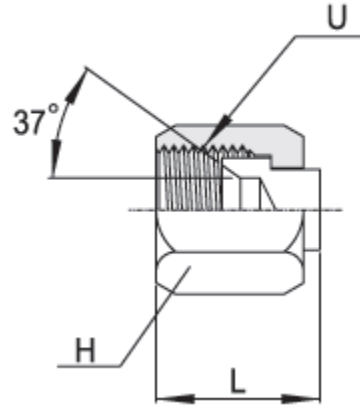

► Plug of Fitting Port JPP

Part No.	Tube O.D.		U(UNF)	L	H (hex)
	Inch	mm			
JP-2T	1/8"	3	5/16"-24	17.8	11.1
JP-3T	3/16"	4	3/8"-24	18.5	11.1
JP-4T	1/4"	6	7/16"-20	20.3	12.7
JP-5T	5/16"	8	1/2"-20	20.3	14.2
JP-6T	3/8"	10	9/16"-18	21.3	15.8
JP-8T	1/2"	12	3/4"-16	23.9	20.6
JP-10T	5/8"	16	7/8"-14	27.9	20.6
JP-12T	3/4"	18,20	1 1/16"-12	32.5	28.5
JP-14T	7/8"	22	1 3/16"-12	33.3	31.7
JP-16T	1"	25	1 5/16"-12	33.8	34.9
JP-20T	1-1/4"	32	1 5/8"-12	36.8	42.8
JP-24T	1-1/2"	38	1 7/8"-12	41.9	50.8
JP-32T	2"	50	2 1/2"-12	52.1	66.6

Part No.	Tube O.D.		U(UNF)	L	H (hex)
	Inch	mm			
JPP-2T	1/8"	3	5/16"-24	13.7	9.5
JPP-3T	3/16"	4	3/8"-24	15.2	11.0
JPP-4T	1/4"	6	7/16"-20	15.5	14.3
JPP-5T	5/16"	8	1/2"-20	17.0	15.8
JPP-6T	3/8"	10	9/16"-18	18.3	17.4
JPP-8T	1/2"	12	3/4"-16	21.3	22.2
JPP-10T	5/8"	16	7/8"-14	24.6	25.4
JPP-12T	3/4"	18,20	1 1/16"-12	25.9	31.7
JPP-14T	7/8"	22	1 3/16"-12	27.4	34.9
JPP-16T	1"	25	1 5/16"-12	28.4	38.1
JPP-20T	1-1/4"	32	1 5/8"-12	31.0	50.8
JPP-24T	1-1/2"	38	1 7/8"-12	35.8	57.1
JPP-32T	2"	50	2 1/2"-12	44.2	73.0