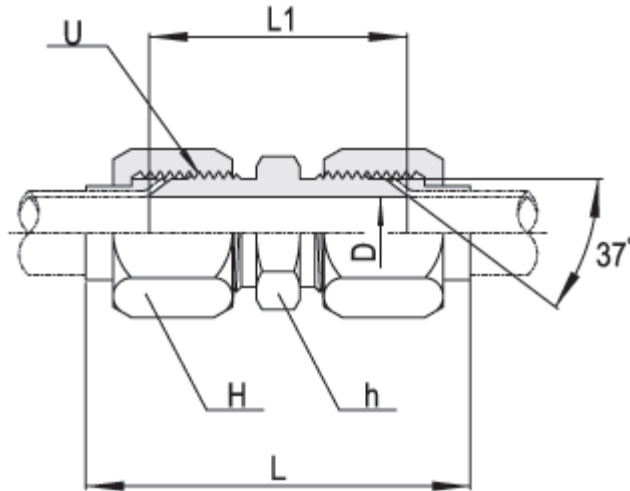

Swivel Fittings

	Swivel Connector JSMC	28
	O-Seal Swivel Connector (UNF) JSMCS-U	29
	Swivel Female Connector JSCF	30
	Swivel Elbow JSL	31
	Swivel Run Tee JSTR	32
	Swivel Branch Tee JSTB	33

Spare Parts

	Nut JN	34
	Sleeve JS	34
	Plug JP	35
	Plug of Fitting Port JPP	35
	Fitting Port Reducer JPR	36
	Bulkhead Lock Nut JLN	36

Tube to Tube Union

SAE J514

► Union

JU

Part No.	Tube O.D.		U(UNF)	D	L	L1	h (hex)	H (hex)
	Inch	mm						
JU-2T	1/8"	3	5/16"-24	1.6	45.3	29.7	11.0	9.5
JU-3T	3/16"	4	3/8"-24	3.2	50.0	31.2	11.0	11.0
JU-4T	1/4"	6	7/16"-20	4.4	53.0	34.8	12.0	14.3
JU-5T	5/16"	8	1/2"-20	6.0	55.6	34.8	14.3	15.8
JU-6T	3/8"	10	9/16"-18	7.5	59.6	35.8	16.0	17.4
JU-8T	1/2"	12	3/4"-16	9.9	66.5	41.1	21.0	22.2
JU-10T	5/8"	16	7/8"-14	12.3	81.0	47.8	23.8	25.4
JU-12T	3/4"	18,20	1 1/16"-12	15.5	85.9	54.9	29.0	31.7
JU-14T	7/8"	22	1 3/16"-12	18.0	91.3	56.1	32.0	34.9
JU-16T	1"	25	1 5/16"-12	21.5	95.2	57.2	36.0	38.1
JU-20T	1-1/4"	32	1 5/8"-12	27.5	98.7	61.7	46.0	50.8
JU-24T	1-1/2"	38	1 7/8"-12	33.0	123.2	69.8	50.0	57.1
JU-32T	2"	50	2 1/2"-12	45.0	141.4	86.4	66.7	73.0