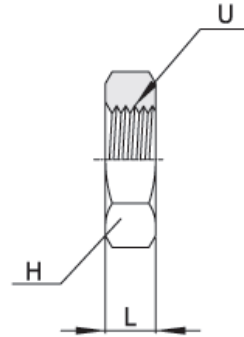

Part No.	Tube O.D.		U(UNF)	L	H (hex)
	Inch	mm			
JPP-2T	1/8"	3	5/16"-24	13.7	9.5
JPP-3T	3/16"	4	3/8"-24	15.2	11.0
JPP-4T	1/4"	6	7/16"-20	15.5	14.3
JPP-5T	5/16"	8	1/2"-20	17.0	15.8
JPP-6T	3/8"	10	9/16"-18	18.3	17.4
JPP-8T	1/2"	12	3/4"-16	21.3	22.2
JPP-10T	5/8"	16	7/8"-14	24.6	25.4
JPP-12T	3/4"	18,20	1 1/16"-12	25.9	31.7
JPP-14T	7/8"	22	1 3/16"-12	27.4	34.9
JPP-16T	1"	25	1 5/16"-12	28.4	38.1
JPP-20T	1-1/4"	32	1 5/8"-12	31.0	50.8
JPP-24T	1-1/2"	38	1 7/8"-12	35.8	57.1
JPP-32T	2"	50	2 1/2"-12	44.2	73.0

Spare Parts

SAE J514

► Fitting Port Reducer

JPR

► Bulkhead Lock Nut

JLN

Part No.	Reducing Tube O.D	U(UNF)	D	L
JPR-6T-4T	3/8" x 1/4"	7/16"-20	4.4	24.6
JPR-8T-4T	1/2" x 1/4"	7/16"-20	4.4	25.4
JPR-8T-6T	1/2" x 3/8"	9/16"-18	7.5	25.4
JPR-10T-4T	5/8" x 1/4"	1/2"-20	4.4	26.2
JPR-10T-6T	5/8" x 3/8"	9/16"-18	7.5	26.2
JPR-12T-4T	3/4" x 1/4"	1/2"-20	4.4	27.7
JPR-12T-6T	3/4" x 3/8"	9/16"-18	7.5	27.7
JPR-12T-8T	3/4" x 1/2"	3/4"-16	10.0	30.2
JPR-16T-12T	1" x 3/4"	1 1/16"-12	15.5	37.3
JPR-20T-12T	1-1/4" x 3/4"	1 1/16"-12	15.5	38.3
JPR-20T-16T	1-1/4" x 1"	1 5/16"-12	21.5	40.3
JPR-24T-20T	1-1/2" x 1-1/4"	1 5/8"-12	27.5	42.9

Part No.	Tube O.D		U(UNF)	L	H (hex)
	Inch	mm			
JLN-2T	1/8"	3	5/16"-24	14.2	14.3
JLN-3T	3/16"	4	3/8"-24	15.8	15.8
JLN-4T	1/4"	6	7/16"-20	17.4	17.4
JLN-5T	5/16"	8	1/2"-20	19.0	19.0
JLN-6T	3/8"	10	9/16"-18	20.6	20.6
JLN-8T	1/2"	12	3/4"-16	25.4	25.4
JLN-10T	5/8"	16	7/8"-14	28.5	28.5
JLN-12T	3/4"	18,20	1 1/16"-12	34.9	34.9
JLN-14T	7/8"	22	1 3/16"-12	38.1	38.1
JLN-16T	1"	25	1 5/16"-12	41.2	41.2
JLN-20T	1-1/4"	32	1 5/8"-12	47.6	47.6
JLN-24T	1-1/2"	38	1 7/8"-12	53.9	53.9
JLN-32T	2"	50	2 1/2"-12	69.8	69.8