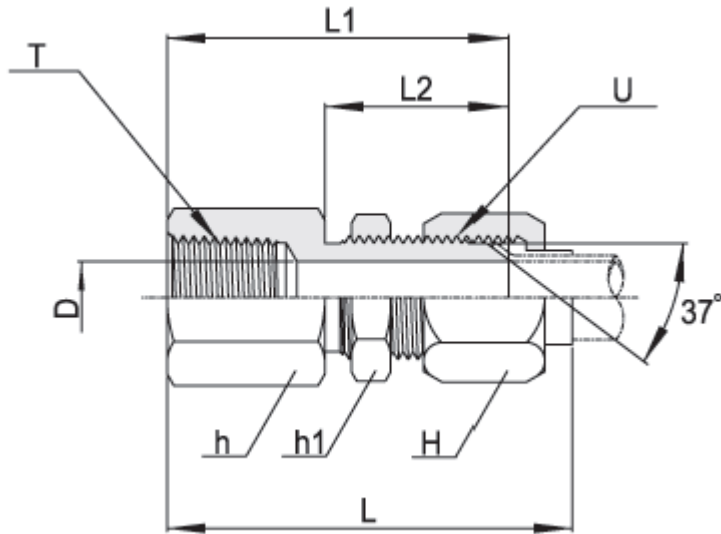

Tube to Female Pipe

SAE J514

► Bulkhead Female Connector

JCBF

Part No.	Tube O.D		U(UNF)	T(NPT)	D	L	L1	L2	h (hex)	h1 (hex)	H (hex)
	Inch	mm									
JCBF-2T-01N	1/8"	3	5/16"-24	1/8"	1.6	49.0	14.2	28.2	14.3	14.3	9.5
JCBF-3T-01N	3/16"	4	3/8"-24	1/8"	3.2	50.6	15.8	28.2	14.3	15.8	11.0
JCBF-4T-01N	1/4"	6	7/16"-20	1/8"	4.4	52.6	17.4	30.5	14.3	17.4	14.3
JCBF-5T-01N	5/16"	8	1/2"-20	1/8"	6.0	53.9	19.0	30.5	14.3	19.0	15.8
JCBF-6T-02N	3/8"	10	9/16".18	1/4"	7.5	62.5	20.6	32.5	19.0	20.6	17.4
JCBF-8T-03N	1/2"	12	3/4"-16	3/8"	9.9	69.3	25.4	36.6	22.2	25.4	22.2
JCBF-10T-04N	5/8"	16	7/8"-14	1/2"	12.3	82.7	28.5	40.1	28.5	28.5	25.4
JCBF-12T-06N	3/4"	18,20	1 1/16"-1 2	3/4"	15.5	86.0	34.9	44.4	34.9	34.9	31.7
JCBF-14T-06N	7/8"	22	1 3/16"-1 2	3/4"	18.0	89.0	38.1	44.4	34.9	38.1	34.9
JCBF-16T-08N	1"	25	1 5/16"-1 2	1"	21.5	94.4	41.2	44.4	41.2	41.2	38.1
JCBF-20T-10N	1-1/4"	32	1 5/8".12	1-1/4"	27.5	99.2	47.6	45.7	50.8	47.6	50.8
JCBF-24T-12N	1-1/2"	38	1 7/8"-12	1-1/2"	33.0	107.7	53.9	46.0	60.3	53.9	57.1
JCBF-32T-16N	2"	50	2 1/2"-12	2"	45.0	120.6	69.8	53.1	73.0	69.8	73.0