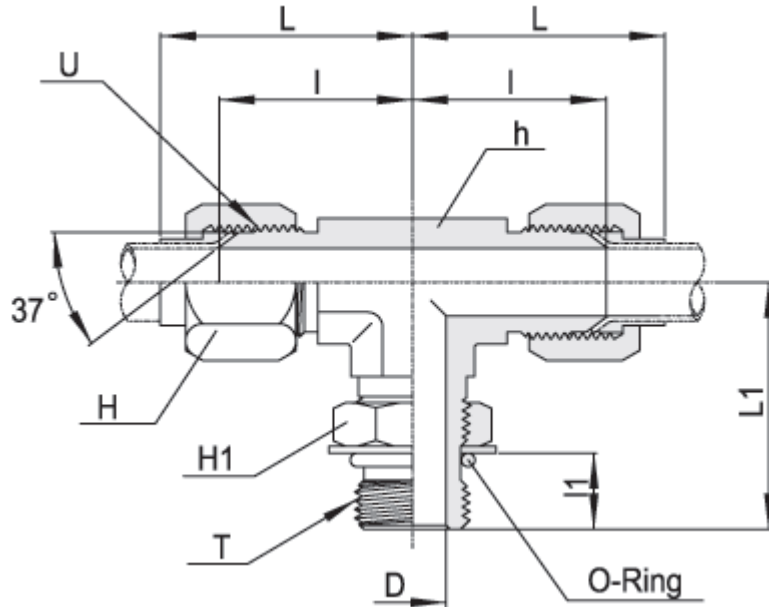

Tube to Straight Thread

SAE J514

► O-Seal Branch Tee (UNF)

JTBS-U

Part No.	Tube O.D.		U (UNF)	T (UNF)	D	L	L1	I	I1	h (hex)	H (hex)	H1 (hex)
	Inch	mm										
JTBS-2T-02U	1/8"	3	5/16"-24	5/16"-24	1.6	27.4	23.9	19.6	8.4	11.1	9.5	14.3
JTBS-3T-03U	3/16"	4	3/8"-24	3/8"-24	3.2	30.5	23.9	21.1	8.4	11.1	11.0	15.8
JTBS-4T-04U	1/4"	6	7/16"-20	7/16"-20	4.4	31.7	26.2	22.6	9.8	11.1	14.3	17.4
JTBS-5T-05U	5/16"	8	1/2"-20	1/2"-20	6.0	34.5	28.7	24.1	9.8	14.3	15.8	19.0
JTBS-6T-06U	3/8"	10	9/16"-18	9/16"-18	7.5	38.8	31.8	26.9	9.9	14.3	17.4	20.6
JTBS-8T-08U	1/2"	12	3/4"-16	3/4"-16	9.9	44.5	36.8	31.8	11.0	19.0	22.2	25.4
JTBS-10T-10U	5/8"	16	7/8"-14	7/8"-14	12.3	53.4	43.2	36.8	12.5	22.2	25.4	28.5
JTBS-12T-12U	3/4"	18,20	1 1/16"-12	1 1/16"-12	15.5	57.7	49.3	42.2	16.5	27.0	31.7	34.9
JTBS-14T-14U	7/8"	22	1 3/16"-12	1 3/16"-12	18.0	63.3	50.8	45.7	16.5	33.3	34.9	38.1
JTBS-16T-16U	1"	25	1 5/16"-12	1 5/16"-12	21.5	65.0	52.1	46.0	16.5	33.3	38.1	41.2
JTBS-20T-20U	1-1/4"	32	1 5/8"-12	1 5/8"-12	27.5	70.8	57.2	52.3	16.5	41.3	50.8	47.6
JTBS-24T-24U	1-1/2"	38	1 7/8"-12	1 7/8"-12	33.0	85.9	60.7	59.2	16.5	47.6	57.1	53.9
JTBS-32T-32U	2"	50	2 1/2"-12	2 1/2"-12	45.0	105.2	73.4	77.7	16.5	63.5	73.0	69.8