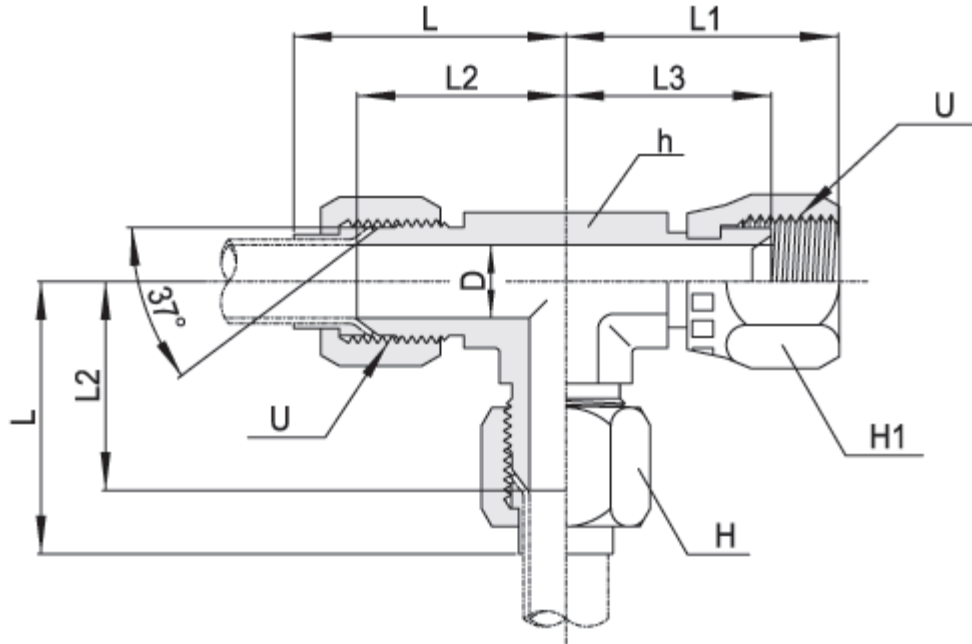

Swivel Fittings

SAE J514

► Swivel Run Tee

JSTR

Part No.	Tube O.D		U(UNF)	D	L	L1	L2	L3	h (hex)	H (hex)	H1 (hex)
	Inch	mm									
JSTR-2T	1/8"	3	5/16"-24	1.6	27.4	24.6	19.6	16.7	11.1	9.5	11.1
JSTR-3T	3/16"	4	3/8"-24	3.2	30.5	25.4	21.1	17.1	11.1	11.0	12.7
JSTR-4T	1/4"	6	7/16"-20	4.4	31.7	25.4	22.6	16.7	11.1	14.3	14.2
JSTR-5T	5/16"	8	1/2"-20	6.0	34.5	26.9	24.1	17.4	14.3	15.8	15.8
JSTR-6T	3/8"	10	9/16"-18	7.5	38.8	31.8	26.9	22.3	14.3	17.4	17.4
JSTR-8T	1/2"	12	3/4"-16	9.9	44.5	35.1	31.8	24.4	19.0	22.2	22.2
JSTR-10T	5/8"	16	7/8"-14	12.3	53.4	41.1	36.8	28.4	22.2	25.4	25.4
JSTR-12T	3/4"	18,20	1 1/16"-12	15.5	57.7	44.4	42.2	30.1	27.0	31.7	31.7
JSTR-14T	7/8"	22	1 3/16"-12	18.0	63.3	45.2	45.7	30.5	33.3	34.9	34.9
JSTR-16T	1"	25	1 5/16"-12	21.5	65.0	50.8	46.0	35.7	33.3	38.1	38.1
JSTR-20T	1-1/4"	32	1 5/8"-12	27.5	70.8	58.7	52.3	42.8	41.3	50.8	50.8
JSTR-24T	1-1/2"	38	1 7/8"-12	33.0	85.9	65.8	59.2	47.2	47.6	57.1	57.1
JSTR-32T	2"	50	2 1/2"-12	45.0	105.2	85.9	77.7	62.1	63.5	73.0	69.8