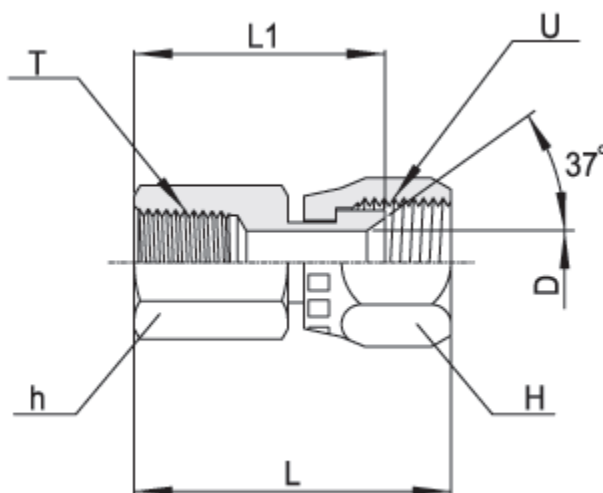

Swivel Fittings

SAE J514

► O-Seal Swivel Connector(UNF)

JSMCS-U

Part No.	Tube O.D		U(UNF)	T(UNF)	L	L1	L2	h (hex)	H (hex)
	Inch	mm							
JSMCS-2T-02U	1/8"	3	5/16"-24	5/16"-24	30.0	22.0	7.5	11.1	11.1
JSMCS-3T-03U	3/16"	4	3/8"-24	3/8"-24	32.0	23.5	7.5	12.7	12.7
JSMCS-4T-04U	1/4"	6	7/16"-20	7/16"-20	34.2	25.5	9.1	14.3	14.2
JSMCS-5T-05U	5/16"	8	1/2"-20	1/2"-20	35.0	25.5	9.1	15.8	15.8
JSMCS-6T-06U	3/8"	10	9/16"-18	9/16"-18	40.2	30.7	9.9	17.4	17.4
JSMCS-8T-08U	1/2"	12	3/4"-16	3/4"-16	42.7	32.0	11.1	22.2	22.2
JSMCS-10T-10U	5/8"	16	7/8"-14	7/8"-14	51.3	38.6	12.7	25.4	25.4
JSMCS-12T-12U	3/4"	18,20	1 1/16"-12	1 1/16"-12	54.5	40.2	15.1	31.7	31.7
JSMCS-14T-14U	7/8"	22	1 3/16"-12	1 3/16"-12	56.0	41.2	15.1	34.9	34.9
JSMCS-16T-16U	1"	25	1 5/16"-12	1 5/16"-12	63.7	48.6	15.1	38	38.1
JSMCS-20T-20U	1-1/4"	32	1 5/8"-12	1 5/8"-12	68.9	53.0	15.1	47.6	50.8
JSMCS-24T-24U	1-1/2"	38	1 7/8"-12	1 7/8"-12	77.6	59.0	15.1	53.9	57.1
JSMCS-32T-32U	2"	50	2 1/2"-12	2 1/2"-12	92.9	69.1	15.1	69.8	69.8

Swivel Fittings

SAE J514

► Swivel Female Connector

JSCF

Part No.	Tube O.D		U(UNF)	T(NPT)	D	L	L1	h (hex)	H (hex)
	Inch	mm							
JSCF-2T-01N	1/8"	3	5/16"-24	1/8"	1.6	36.1	28.2	14.3	11.1
JSCF-3T-01N	3/16"	4	3/8"-24	1/8"	3.2	37.3	29.0	14.3	12.7
JSCF-4T-01N	1/4"	6	7/16"-20	1/8"	4.4	39.7	31.0	14.3	14.2
JSCF-5T-01N	5/16"	8	1/2"-20	1/8"	6.0	40.5	31.0	14.3	15.8
JSCF-6T-02N	3/8"	10	9/16"-18	1/4"	7.5	45.8	36.3	19.0	17.4
JSCF-8T-03N	1/2"	12	3/4"-16	3/8"	9.9	47.0	38.9	22.2	22.2
JSCF-10T-04N	5/8"	16	7/8"-14	1/2"	12.3	51.6	48.0	28.5	25.4
JSCF-12T-06N	3/4"	18,20	1 1/16"-12	3/4"	15.5	66.6	52.3	34.9	31.7
JSCF-14T-06N	7/8"	22	1 3/16"-12	3/4"	18.0	67.8	53.1	34.9	34.9
JSCF-16T-08N	1"	25	1 5/16"-12	1"	21.5	73.5	58.4	41.2	38.1
JSCF-20T-10N	1-1/4"	32	1 5/8"-12	1-1/4"	27.5	78.1	62.2	50.8	50.8
JSCF-24T-12N	1-1/2"	38	1 7/8"-12	1-1/2"	33.0	86.7	68.1	60.3	57.1
JSCF-32T-16N	2"	50	2 1/2"-12	2"	45.0	89.3	65.5	73.0	69.8