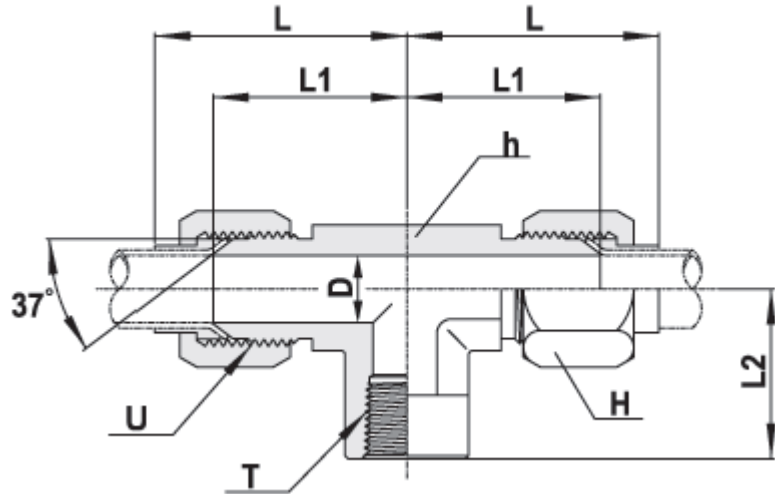

Tube to Female Pipe

SAE J514

► Female Branch Tee

JTBF

Part No.	Tube O.D		U(UNF)	T(NPT)	D	L	L1	L2	h (hex)	H (hex)
	Inch	mm								
JTBF-2T-01N	1/8"	3	5/16"-24	1/8"	1.6	33.2	25.4	16.8	14.3	9.5
JTBF-3T-01N	3/16"	4	3/8"-24	1/8"	3.2	35.6	26.2	16.8	14.3	11.0
JTBF-4T-01N	1/4"	6	7/16"-20	1/8"	4.4	36.5	27.4	16.8	14.3	14.3
JTBF-5T-01N	5/16"	8	1/2"-20	1/8"	6.0	37.8	27.4	16.8	14.3	15.8
JTBF-6T-02N	3/8"	10	9/16"-18	1/4"	7.5	43.1	31.2	22.4	19.0	17.4
JTBF-8T-03N	1/2"	12	3/4"-16	3/8"	9.9	48.8	36.1	25.9	22.2	22.2
JTBF-10T-04N	5/8"	16	7/8"-14	1/2"	12.3	58.3	41.7	31.2	27.0	25.4
JTBF-12T-06N	3/4"	18,20	1 1/16"-12	3/4"	15.5	63.5	48.0	34.5	33.3	31.7
JTBF-14T-06N	7/8"	22	1 3/16"-12	3/4"	18.0	64.8	47.2	36.1	33.3	34.9
JTBF-16T-08N	1"	25	1 5/16"-12	1"	21.5	74.1	55.1	41.1	41.3	38.1
JTBF-20T-10N	1-1/4"	32	1 5/8"-12	1-1/4"	27.5	77.7	59.2	43.2	47.6	50.8
JTBF-24T-12N	1-1/2"	38	1 7/8"-12	1-1/2"	33.0	100.1	73.4	52.8	65.1	57.1
JTBF-32T-16N	2"	50	2 1/2"-12	2"	45.0	111.3	83.8	60.7	71.4	73.0