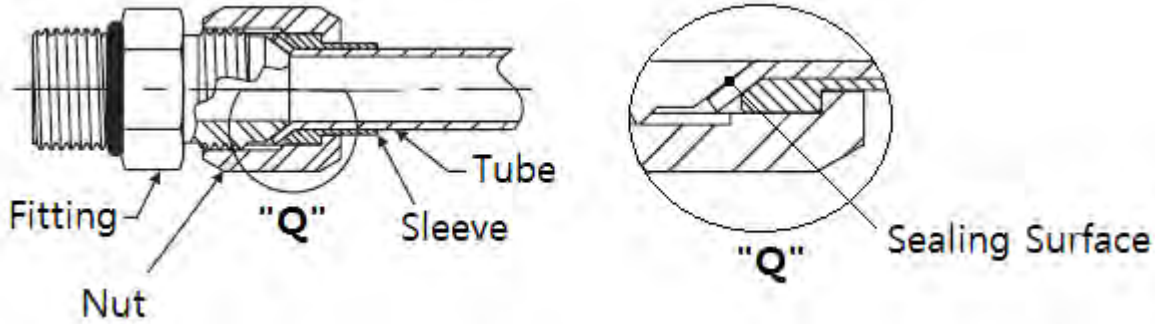

HanSun

Information

SAE J514

Design Standard

- ▶ S-LOK 37° flared tube fittings consists of body, sleeve and nut and meets the requirements of SAE J514 and ISO 8434-2 Standards.
- ▶ NPT Tapered Pipe Threads meet the requirements of ASME/ANSI B 1.20.1.