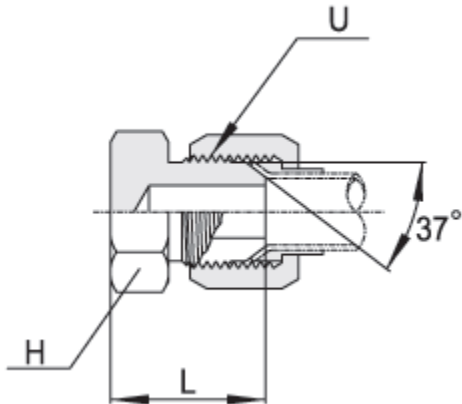

Spare Parts

SAE J514

► Plug JP