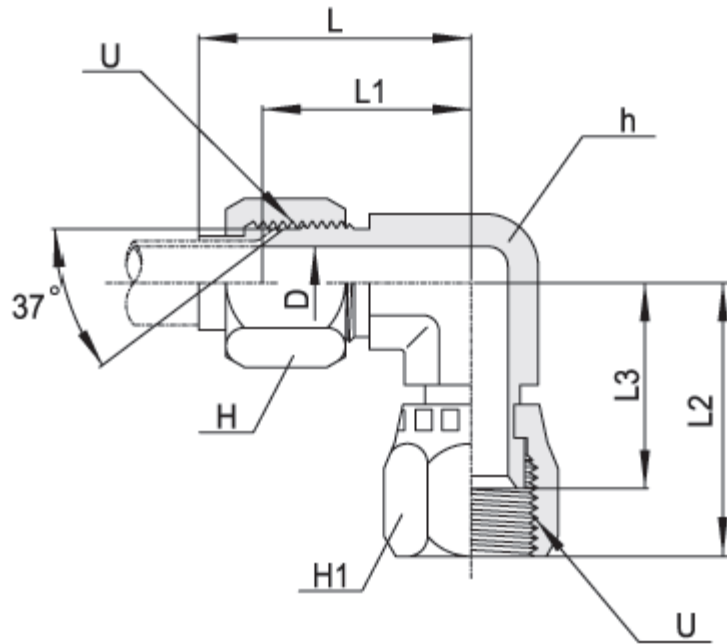

Swivel Fittings

SAE J514

► Swivel Female Connector

JSCF

Part No.	Tube O.D		U(UNF)	T(NPT)	D	L	L1	h (hex)	H (hex)
	Inch	mm							
JSCF-2T-01N	1/8"	3	5/16"-24	1/8"	1.6	36.1	28.2	14.3	11.1
JSCF-3T-01N	3/16"	4	3/8"-24	1/8"	3.2	37.3	29.0	14.3	12.7
JSCF-4T-01N	1/4"	6	7/16"-20	1/8"	4.4	39.7	31.0	14.3	14.2
JSCF-5T-01N	5/16"	8	1/2"-20	1/8"	6.0	40.5	31.0	14.3	15.8
JSCF-6T-02N	3/8"	10	9/16"-18	1/4"	7.5	45.8	36.3	19.0	17.4
JSCF-8T-03N	1/2"	12	3/4"-16	3/8"	9.9	47.0	38.9	22.2	22.2
JSCF-10T-04N	5/8"	16	7/8"-14	1/2"	12.3	51.6	48.0	28.5	25.4
JSCF-12T-06N	3/4"	18,20	1 1/16"-12	3/4"	15.5	66.6	52.3	34.9	31.7
JSCF-14T-06N	7/8"	22	1 3/16"-12	3/4"	18.0	67.8	53.1	34.9	34.9
JSCF-16T-08N	1"	25	1 5/16"-12	1"	21.5	73.5	58.4	41.2	38.1
JSCF-20T-10N	1-1/4"	32	1 5/8"-12	1-1/4"	27.5	78.1	62.2	50.8	50.8
JSCF-24T-12N	1-1/2"	38	1 7/8"-12	1-1/2"	33.0	86.7	68.1	60.3	57.1
JSCF-32T-16N	2"	50	2 1/2"-12	2"	45.0	89.3	65.5	73.0	69.8

Swivel Fittings

SAE J514

► Swivel Elbow

JSL

Part No.	Tube O.D		U(UNF)	D	L	L1	L2	L3	h (hex)	H (hex)	H1 (hex)
	Inch	mm									
JSL-2T	1/8"	3	5/16"-24	1.6	27.4	19.6	24.6	16.7	11.1	9.5	11.1
JSL-3T	3/16"	4	3/8"-24	3.2	30.5	21.1	25.4	17.1	11.1	11.0	12.7
JSL-4T	1/4"	6	7/16"-20	4.4	31.7	22.6	25.4	16.7	11.1	14.3	14.2
JSL-5T	5/16"	8	1/2"-20	6.0	34.5	24.1	26.9	17.4	14.3	15.8	15.8
JSL-6T	3/8"	10	9/16"-18	7.5	38.8	26.9	31.8	22.3	14.3	17.4	17.4
JSL-8T	1/2"	12	3/4"-16	9.9	44.5	31.8	35.1	24.4	19.0	22.2	22.2
JSL-10T	5/8"	16	7/8"-14	12.3	53.4	36.8	41.1	28.4	22.2	25.4	25.4
JSL-12T	3/4"	18,20	1 1/16"-12	15.5	57.7	42.2	44.4	30.1	27.0	31.7	31.7
JSL-14T	7/8"	22	1 3/16"-12	18.0	63.3	45.7	45.2	30.5	33.3	34.9	34.9
JSL-16T	1"	25	1 5/16"-12	21.5	65.0	46.0	50.8	35.7	33.3	38.1	38.1
JSL-20T	1-1/4"	32	1 5/8"-12	27.5	70.8	52.3	58.7	42.8	41.3	50.8	50.8
JSL-24T	1-1/2"	38	1 7/8"-12	33.0	85.9	59.2	65.8	47.2	47.6	57.1	57.1
JSL-32T	2"	50	2 1/2"-12	45.0	105.2	77.7	85.9	62.1	63.5	73.0	69.8