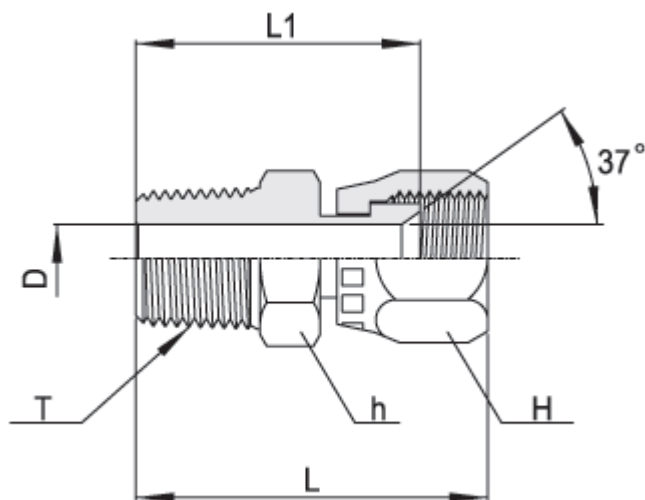

Swivel Fittings

SAE J514

► Swivel Connector

JSMC

Part No.	Tube O.D		U(UNF)	T(NPT)	D	L	L1	h (hex)	H (hex)
	Inch	mm							
JSMC-2T-01N	1/8"	3	5/16"-24	1/8"	1.6	30.0	22.0	11.1	11.1
JSMC-3T-01N	3/16"	4	3/8"-24	1/8"	3.2	32.0	23.5	11.1	12.7
JSMC-4T-01N	1/4"	6	7/16"-20	1/8"	4.4	34.2	25.5	12.7	14.2
JSMC-5T-01N	5/16"	8	1/2"-20	1/8"	6.0	35.0	25.5	14.3	15.8
JSMC-6T-02N	3/8"	10	9/16"-18	1/4"	7.5	40.2	30.7	15.8	17.4
JSMC-8T-03N	1/2"	12	3/4"-16	3/8"	9.9	42.7	32.0	20.6	22.2
JSMC-10T-04N	5/8"	16	7/8"-14	1/2"	12.3	51.3	38.6	20.6	25.4
JSMC-12T-06N	3/4"	18,20	1 1/16"-12	3/4"	15.5	54.5	40.2	28.5	31.7
JSMC-14T-06N	7/8"	22	1 3/16"-12	3/4"	18.0	56.0	41.2	31.7	34.9
JSMC-16T-08N	1"	25	1 5/16"-12	1"	21.5	63.7	48.6	34.9	38.1
JSMC-20T-10N	1-1/4"	32	1 5/8"-12	1-1/4"	27.5	68.9	53.0	42.8	50.8
JSMC-24T-12N	1-1/2"	38	1 7/8"-12	1-1/2"	33.0	77.6	59.0	50.8	57.1
JSMC-32T-16N	2"	50	2 1/2"-12	2"	45.0	92.9	69.1	66.6	69.8