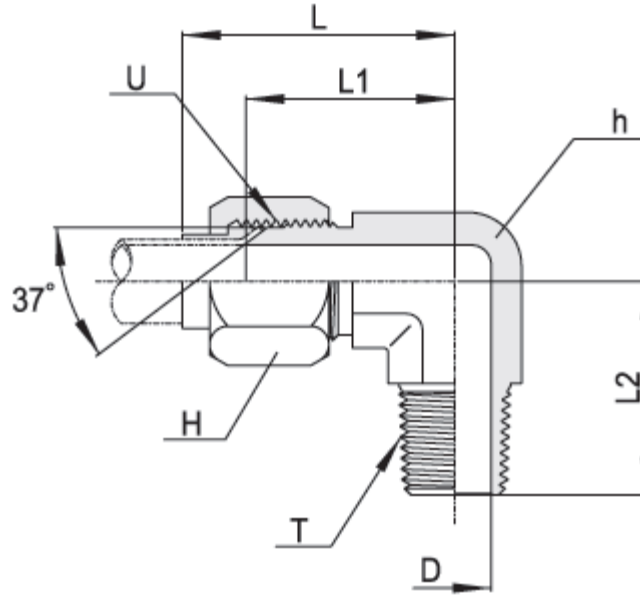

Tube to Male Pipe

SAE J514

► Male Elbow

JLM

Part No.	Tube O.D		U(UNF)	T(NPT)	D	L	L1	L2	h (hex)	H (hex)
	Inch	mm								
JLM-2T-01N	1/8"	3	5/16"-24	1/8"	1.6	27.4	19.6	18.3	11.1	9.5
JLM-3T-01N	3/16"	4	3/8"-24	1/8"	3.2	30.5	21.1	18.3	11.1	11.0
JLM-4T-01N	1/4"	6	7/16"-20	1/8"	4.4	31.7	22.6	19.8	11.1	14.3
JLM-5T-01N	5/16"	8	1/2"-20	1/8"	6.0	34.5	24.1	19.8	14.3	15.8
JLM-6T-02N	3/8"	10	9/16"-18	1/4"	7.5	38.8	26.9	27.7	14.3	17.4
JLM-8T-03N	1/2"	12	3/4"-16	3/8"	9.9	44.5	31.8	31.0	19.0	22.2
JLM-10T-04N	5/8"	16	7/8"-14	1/2"	12.3	53.4	36.8	37.3	22.2	25.4
JLM-12T-06N	3/4"	18,20	1 1/16"-12	3/4"	15.5	57.7	42.2	40.4	27.0	31.7
JLM-14T-06N	7/8"	22	1 3/16"-12	3/4"	18.0	63.3	45.7	42.9	33.3	34.9
JLM-16T-08N	1"	25	1 5/16"-12	1"	21.5	65.0	46.0	50.0	33.3	38.1
JLM-20T-10N	1-1/4"	32	1 5/8"-12	1-1/4"	27.5	70.8	52.3	60.5	41.3	50.8
JLM-24T-12N	1-1/2"	38	1 7/8"-12	1-1/2"	33.0	85.9	59.2	67.1	47.6	57.1
JLM-32T-16N	2"	50	2 1/2"-12	2"	45.0	105.2	77.7	76.2	63.5	73.0