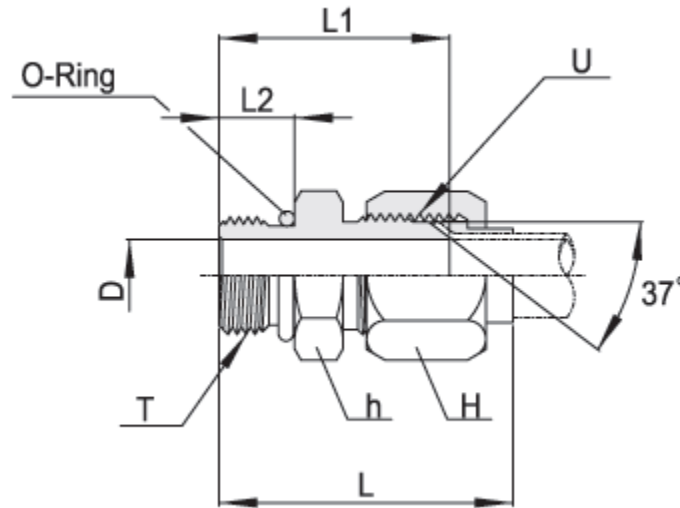

Tube to Straight Thread

SAE J514

► O-Seal Male Connector(UNF)

JMCS-U

Part No.	Tube O.D		U(UNF)	T(UNF)	D	L	L1	L2	h (hex)	H (hex)
	Inch	mm								
JMCS-2T-02U	1/8"	3	5/16"-24	5/16"-24	1.6	34.7	26.9	7.5	11.1	9.5
JMCS-3T-03U	3/16"	4	3/8"-24	3/8"-24	3.2	37.3	27.9	7.5	12.7	11.0
JMCS-4T-04U	1/4"	6	7/16"-20	7/16"-20	4.4	40.3	31.2	9.1	14.3	14.3
JMCS-5T-05U	5/16"	8	1/2"-20	1/2"-20	6.0	41.6	31.2	9.1	15.8	15.8
JMCS-6T-06U	3/8"	10	9/16"-18	9/16"-18	7.5	44.9	33.0	9.9	17.4	17.4
JMCS-8T-08U	1/2"	12	3/4"-16	3/4"-16	9.9	50.3	37.6	11.1	22.2	22.2
JMCS-10T-10U	5/8"	16	7/8"-14	7/8"-14	12.3	59.8	43.2	12.7	25.4	25.4
JMCS-12T-12U	3/4"	18,20	1 1/16"-12	1 1/16"-12	15.5	65.5	50.0	15.1	31.7	31.7
JMCS-14T-14U	7/8"	22	1 3/16"-12	1 3/16"-12	18.0	68.1	50.5	15.1	34.9	34.9
JMCS-16T-16U	1"	25	1 5/16"-12	1 5/16"-12	21.5	70.8	51.8	15.1	38	38.1
JMCS-20T-20U	1-1/4"	32	1 5/8"-12	1 5/8"-12	27.5	73.6	55.1	15.1	47.6	50.8
JMCS-24T-24U	1-1/2"	38	1 7/8"-12	1 7/8"-12	33.0	86.9	60.2	15.1	53.9	57.1
JMCS-32T-32U	2"	50	2 1/2"-12	2 1/2"-12	45.0	98.1	70.6	15.1	69.8	73.0