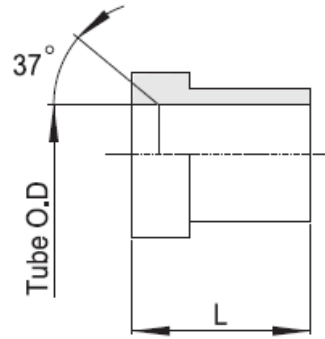

Swivel Fittings

SAE J514

► Swivel Branch Tee

JSTB

Part No.	Tube O.D		U(UNF)	D	L	L1	L2	L3	h (hex)	H (hex)	H1 (hex)
	Inch	mm									
JSTB-2T	1/8"	3	5/16"-24	1.6	27.4	24.6	19.6	16.7	11.1	9.5	11.1
JSTB-3T	3/16"	4	3/8"-24	3.2	30.5	25.4	21.1	17.1	11.1	11.0	12.7
JSTB-4T	1/4"	6	7/16"-20	4.4	31.7	25.4	22.6	16.7	11.1	14.3	14.2
JSTB-5T	5/16"	8	1/2"-20	6.0	34.5	26.9	24.1	17.4	14.3	15.8	15.8
JSTB-6T	3/8"	10	9/16"-18	7.5	38.8	31.8	26.9	22.3	14.3	17.4	17.4
JSTB-8T	1/2"	12	3/4"-16	9.9	44.5	35.1	31.8	24.4	19.0	22.2	22.2
JSTB-10T	5/8"	16	7/8"-14	12.3	53.4	41.1	36.8	28.4	22.2	25.4	25.4
JSTB-12T	3/4"	18,20	1 1/16"-12	15.5	57.7	44.4	42.2	30.1	27.0	31.7	31.7
JSTB-14T	7/8"	22	1 3/16"-12	18.0	63.3	45.2	45.7	30.5	33.3	34.9	34.9
JSTB-16T	1"	25	1 5/16"-12	21.5	65.0	50.8	46.0	35.7	33.3	38.1	38.1
JSTB-20T	1-1/4"	32	1 5/8"-12	27.5	70.8	58.7	52.3	42.8	41.3	50.8	50.8
JSTB-24T	1-1/2"	38	1 7/8"-12	33.0	85.9	65.8	59.2	47.2	47.6	57.1	57.1
JSTB-32T	2"	50	2 1/2"-12	45.0	105.2	85.9	77.7	62.1	63.5	73.0	69.8

Spare Parts

SAE J514

► Nut

JN

► Sleeve

JS

Part No.	Tube O. D	U(UNF)	L	H (hex)
	Inch			
JN-2T	1/8"	5/16"-24	14.0	9.5
JN-3T	3/16"	3/8"-24	15.5	11.0
JN-4T	1/4"	7/16"-20	15.8	14.3
JN-5T	5/16"	1/2"-20	17.3	15.8
JN-6T	3/8"	9/16".18	18.5	17.4
JN-8T	1/2"	3/4"-16	21.6	22.2
JN-10T	5/8"	7/8"-14	24.9	25.4
JN-12T	3/4"	1 1/16"-12	26.2	31.7
JN-14T	7/8"	1 3/16"-12	27.7	34.9
JN-16T	1"	1 5/16"-12	28.7	38.1
JN-20T	1-1/4"	1 5/8"-12	31.2	50.8
JN-24T	1-1/2"	1 7/8"-12	36.1	57.1
JN-32T	2"	2 1/2"-12	44.5	73.0

Part No.	Tube O.D	L
	Inch	
JS-2T	1/8"	8.6
JS-3T	3/16"	8.6
JS-4T	1/4"	10.4
JS-5T	5/16"	11.2
JS-6T	3/8"	12.7
JS-8T	1/2"	14.2
JS-10T	5/8"	16.8
JS-12T	3/4"	17.3
JS-14T	7/8"	19.3
JS-16T	1"	19.8
JS-20T	1-1/4"	23.1
JS-24T	1-1/2"	28.4
JS-32T	2"	30.2