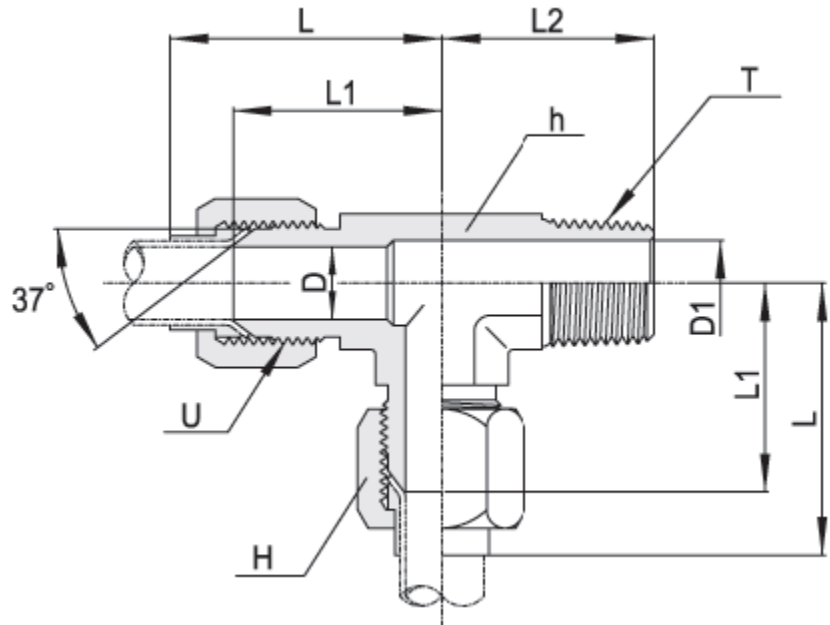

Tube to Male Pipe

SAE J514

► Male Elbow

JLM

Part No.	Tube O.D		U(UNF)	T(NPT)	D	L	L1	L2	h (hex)	H (hex)
	Inch	mm								
JLM-2T-01N	1/8"	3	5/16"-24	1/8"	1.6	27.4	19.6	18.3	11.1	9.5
JLM-3T-01N	3/16"	4	3/8"-24	1/8"	3.2	30.5	21.1	18.3	11.1	11.0
JLM-4T-01N	1/4"	6	7/16"-20	1/8"	4.4	31.7	22.6	19.8	11.1	14.3
JLM-5T-01N	5/16"	8	1/2"-20	1/8"	6.0	34.5	24.1	19.8	14.3	15.8
JLM-6T-02N	3/8"	10	9/16"-18	1/4"	7.5	38.8	26.9	27.7	14.3	17.4
JLM-8T-03N	1/2"	12	3/4"-16	3/8"	9.9	44.5	31.8	31.0	19.0	22.2
JLM-10T-04N	5/8"	16	7/8"-14	1/2"	12.3	53.4	36.8	37.3	22.2	25.4
JLM-12T-06N	3/4"	18,20	1 1/16"-12	3/4"	15.5	57.7	42.2	40.4	27.0	31.7
JLM-14T-06N	7/8"	22	1 3/16"-12	3/4"	18.0	63.3	45.7	42.9	33.3	34.9
JLM-16T-08N	1"	25	1 5/16"-12	1"	21.5	65.0	46.0	50.0	33.3	38.1
JLM-20T-10N	1-1/4"	32	1 5/8"-12	1-1/4"	27.5	70.8	52.3	60.5	41.3	50.8
JLM-24T-12N	1-1/2"	38	1 7/8"-12	1-1/2"	33.0	85.9	59.2	67.1	47.6	57.1
JLM-32T-16N	2"	50	2 1/2"-12	2"	45.0	105.2	77.7	76.2	63.5	73.0

Tube to Male Pipe

SAE J514

► Male Run Tee

JTRM

Part No.	Tube O.D.		U(UNF)	T(NPT)	D	D1	L	L1	L2	h (hex)	H (hex)
	Inch	mm									
JTRM-2T-01N	1/8"	3	5/16"-24	1/8"	1.6	4.8	27.4	19.6	18.3	11.1	9.5
JTRM-3T-01N	3/16"	4	3/8"-24	1/8"	3.2	4.8	30.5	21.1	18.3	11.1	11.0
JTRM-4T-01N	1/4"	6	7/16"-20	1/8"	4.4	4.8	31.7	22.6	19.8	11.1	14.3
JTRM-5T-01N	5/16"	8	1/2"-20	1/8"	6.0	4.8	34.5	24.1	19.8	14.3	15.8
JTRM-6T-02N	3/8"	10	9/16".18	1/4"	7.5	7.0	38.8	26.9	27.7	14.3	17.4
JTRM-8T-03N	1/2"	12	3/4"-16	3/8"	9.9	10.3	44.5	31.8	31.0	19.0	22.2
JTRM-10T-04N	5/8"	16	7/8"-14	1/2"	12.3	13.5	53.4	36.8	37.3	22.2	25.4
JTRM-12T-06N	3/4"	18,20	1 1/16"-1 2	3/4"	15.5	18.0	57.7	42.2	40.4	27.0	31.7
JTRM-14T-06N	7/8"	22	1 3/16"-1 2	3/4"	18.0	18.0	63.3	45.7	42.9	33.3	34.9
JTRM-16T-08N	1"	25	1 5/16"-1 2	1"	21.5	23.8	65.0	46.0	50.0	33.3	38.1
JTRM-20T-10N	1-1/4"	32	1 5/8".12	1-1/4"	27.5	31.7	70.8	52.3	60.5	41.3	50.8
JTRM-24T-12N	1-1/2"	38	1 7/8"-12	1-1/2"	33.0	38.0	85.9	59.2	67.1	47.6	57.1
JTRM-32T-16N	2"	50	2 1/2"-12	2"	45.0	49.0	105.2	77.7	76.2	63.5	73.0