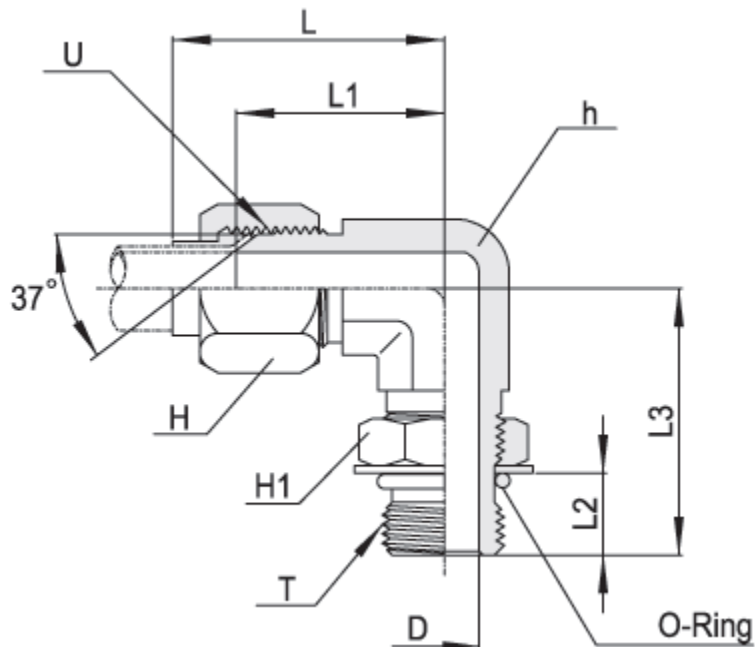

Tube to Straight Thread

SAE J514

► O-Seal Male Elbow(UNF)

JLS-U

Part No.	Tube O.D.		U(UNF)	T(UNF)	D	L	L1	L2	L3	h (hex)	H (hex)	H1 (hex)
	Inch	mm										
JLS-2T-02U	1/8"	3	5/16"-24	5/16"-24	1.6	34.7	26.9	7.5	23.9	11.1	9.5	14.3
JLS-3T-03U	3/16"	4	3/8"-24	3/8"-24	3.2	37.3	27.9	7.5	23.9	11.1	11.0	15.8
JLS-4T-04U	1/4"	6	7/16"-20	7/16"-20	4.4	40.3	31.2	9.1	26.2	11.1	14.3	17.4
JLS-5T-05U	5/16"	8	1/2"-20	1/2"-20	6.0	41.6	31.2	9.1	28.7	14.3	15.8	19.0
JLS-6T-06U	3/8"	10	9/16"-18	9/16"-18	7.5	44.9	33.0	9.9	31.8	14.3	17.4	20.6
JLS-8T-08U	1/2"	12	3/4"-16	3/4"-16	9.9	50.3	37.6	11.1	36.8	19.0	22.2	25.4
JLS-10T-10U	5/8"	16	7/8"-14	7/8"-14	12.3	59.8	43.2	12.7	43.2	22.2	25.4	28.5
JLS-12T-12U	3/4"	18,20	1 1/16"-12	1 1/16"-12	15.5	65.5	50.0	15.1	49.3	27.0	31.7	34.9
JLS-14T-14U	7/8"	22	1 3/16"-12	1 3/16"-12	18.0	68.1	50.5	15.1	50.8	33.3	34.9	38.1
JLS-16T-16U	1"	25	1 5/16"-12	1 5/16"-12	21.5	70.8	51.8	15.1	52.1	33.3	38.1	41.2
JLS-20T-20U	1-1/4"	32	1 5/8"-12	1 5/8"-12	27.5	73.6	55.1	15.1	57.2	41.3	50.8	47.6
JLS-24T-24U	1-1/2"	38	1 7/8"-12	1 7/8"-12	33.0	86.9	60.2	15.1	60.7	47.6	57.1	53.9
JLS-32T-32U	2"	50	2 1/2"-12	2 1/2"-12	45.0	98.1	70.6	15.1	73.4	63.5	73.0	69.8