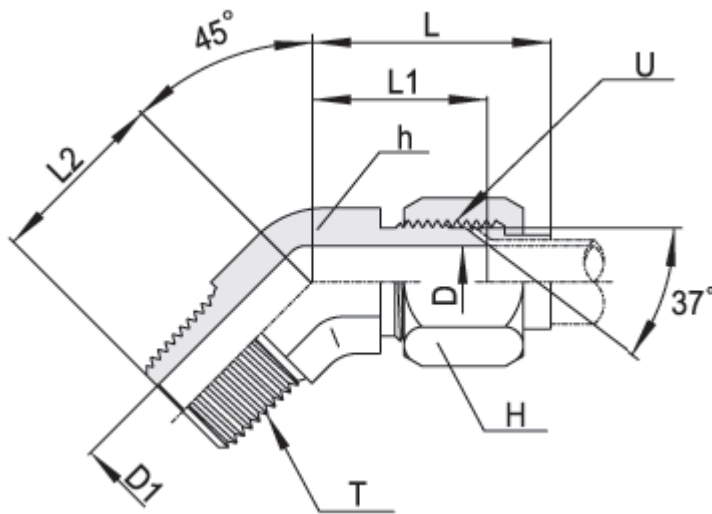

Tube to Male Pipe

SAE J514

► 45° Male Elbow

JLBM

Part No.	Tube O.D.		U(UNF)	T(NPT)	D	D1	L	L1	L2	h (hex)	H (hex)
	Inch	mm									
JLBM-2T-01N	1/8"	3	5/16"-24	1/8"	1.6	1.6	25.3	17.5	13.2	11.1	9.5
JLBM-3T-01N	3/16"	4	3/8"-24	1/8"	3.2	3.2	26.9	17.5	13.2	11.1	11.0
JLBM-4T-01N	1/4"	6	7/16"-20	1/8"	4.4	4.4	27.4	18.3	16.3	11.1	14.3
JLBM-5T-01N	5/16"	8	1/2"-20	1/8"	6.0	6.0	30.0	19.6	16.3	14.3	15.8
JLBM-6T-02N	3/8"	10	9/16"-18	1/4"	7.5	7.5	33.0	21.1	21.8	14.3	17.4
JLBM-8T-03N	1/2"	12	3/4"-16	3/8"	9.9	9.9	37.6	24.9	24.1	19.0	22.2
JLBM-10T-04N	5/8"	16	7/8"-14	1/2"	12.3	12.3	44.8	28.2	29.7	22.2	25.4
JLBM-12T-06N	3/4"	18,20	1 1/16"-12	3/4"	15.5	15.5	48.0	32.5	30.5	27.0	31.7
JLBM-14T-06N	7/8"	22	1 3/16"-12	3/4"	18.0	18.0	54.4	36.8	33.0	33.3	34.9
JLBM-16T-08N	1"	25	1 5/16"-12	1"	21.5	21.5	56.3	37.3	37.6	33.3	38.1
JLBM-20T-10N	1-1/4"	32	1 5/8"-12	1-1/4"	27.5	27.5	58.9	40.4	42.4	41.3	50.8
JLBM-24T-12N	1-1/2"	38	1 7/8"-12	1-1/2"	33.0	33.0	71.9	45.2	45.0	47.6	57.1
JLBM-32T-16N	2"	50	2 1/2"-12	2"	45.0	45.0	83.9	56.4	53.6	63.5	73.0