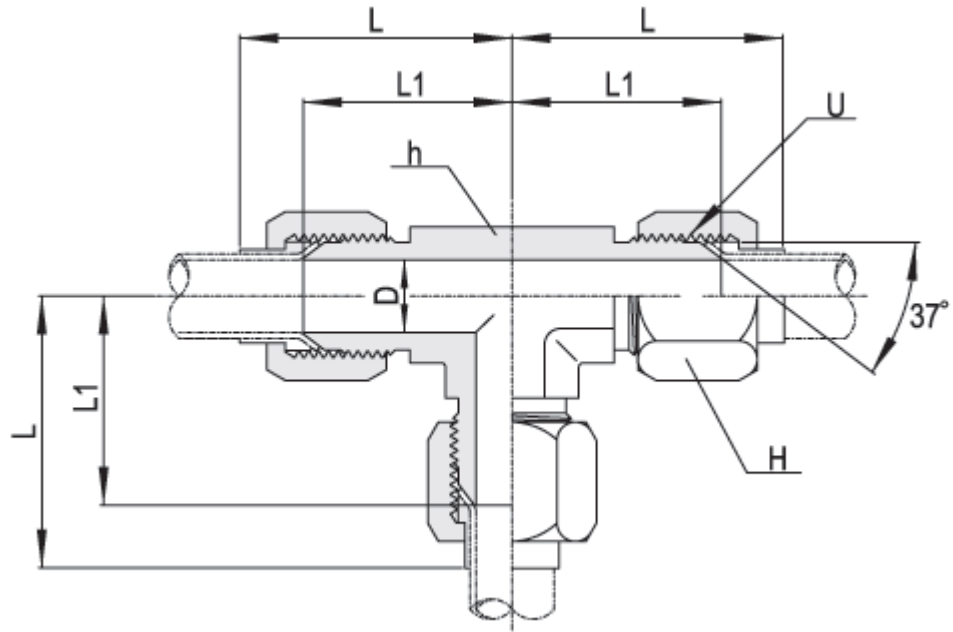

Tube to Tube Union

SAE J514

► Union Elbow

JL

Part No.	Tube O.D.		U(UNF)	D	L	L1	h (hex)	H (hex)
	Inch	mm						
JL-2T	1/8"	3	5/16"-24	1.6	27.4	19.6	11.1	9.5
JL-3T	3/16"	4	3/8"-24	3.2	30.5	21.1	11.1	11.0
JL-4T	1/4"	6	7/16"-20	4.4	31.7	22.6	11.1	14.3
JL-5T	5/16"	8	1/2"-20	6.0	34.5	24.1	14.3	15.8
JL-6T	3/8"	10	9/16"-18	7.5	38.8	26.9	14.3	17.4
JL-8T	1/2"	12	3/4"-16	9.9	44.5	31.8	19.0	22.2
JL-10T	5/8"	16	7/8"-14	12.3	53.4	36.8	22.2	25.4
JL-12T	3/4"	18,20	1 1/16"-12	15.5	57.7	42.2	27.0	31.7
JL-14T	7/8"	22	1 3/16"-12	18.0	63.3	45.7	33.3	34.9
JL-16T	1"	25	1 5/16"-12	21.5	65.0	46.0	33.3	38.1
JL-20T	1-1/4"	32	1 5/8"-12	27.5	70.8	52.3	41.3	50.8
JL-24T	1-1/2"	38	1 7/8"-12	33.0	85.9	59.2	47.6	57.1
JL-32T	2"	50	2 1/2"-12	45.0	105.2	77.7	63.5	73.0

Tube to Tube Union

SAE J514

► Union Tee

JT

Part No.	Tube O.D.		U(UNF)	D	L	L1	h (hex)	H (hex)
	Inch	mm						
JT-2T	1/8"	3	5/16"-24	1.6	27.4	19.6	11.1	9.5
JT-3T	3/16"	4	3/8"-24	3.2	30.5	21.1	11.1	11.0
JT-4T	1/4"	6	7/16"-20	4.4	31.7	22.6	11.1	14.3
JT-5T	5/16"	8	1/2"-20	6.0	34.5	24.1	14.3	15.8
JT-6T	3/8"	10	9/16"-18	7.5	38.8	26.9	14.3	17.4
JT-8T	1/2"	12	3/4"-16	9.9	44.5	31.8	19.0	22.2
JT-10T	5/8"	16	7/8"-14	12.3	53.4	36.8	22.2	25.4
JT-12T	3/4"	18,20	1 1/16"-12	15.5	57.7	42.2	27.0	31.7
JT-14T	7/8"	22	1 3/16"-12	18.0	63.3	45.7	33.3	34.9
JT-16T	1"	25	1 5/16"-12	21.5	65.0	46.0	33.3	38.1
JT-20T	1-1/4"	32	1 5/8"-12	27.5	70.8	52.3	41.3	50.8
JT-24T	1-1/2"	38	1 7/8"-12	33.0	85.9	59.2	47.6	57.1
JT-32T	2"	50	2 1/2"-12	45.0	105.2	77.7	63.5	73.0