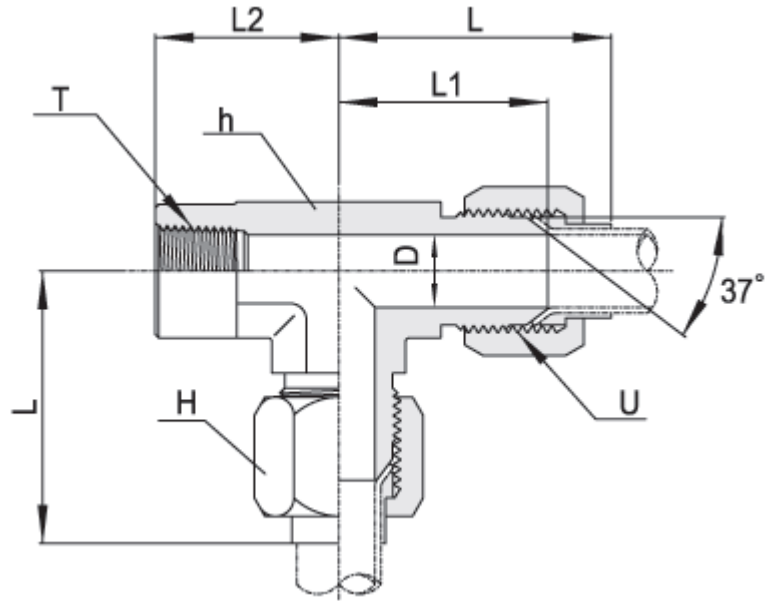

Tube to Female Pipe

SAE J514

► Female Elbow

JLF

Part No.	Tube O.D		U(UNF)	T(NPT)	D	L	L1	L2	h (hex)	H (hex)
	Inch	mm								
JLF-2T-01N	1/8"	3	5/16"-24	1/8"	1.6	33.2	25.4	16.8	14.3	9.5
JLF-3T-01N	3/16"	4	3/8"-24	1/8"	3.2	35.6	26.2	16.8	14.3	11.0
JLF-4T-01N	1/4"	6	7/16"-20	1/8"	4.4	36.5	27.4	16.8	14.3	14.3
JLF-5T-01N	5/16"	8	1/2"-20	1/8"	6.0	37.8	27.4	16.8	14.3	15.8
JLF-6T-02N	3/8"	10	9/16"-18	1/4"	7.5	43.1	31.2	22.4	19.0	17.4
JLF-8T-03N	1/2"	12	3/4"-16	3/8"	9.9	48.8	36.1	25.9	22.2	22.2
JLF-10T-04N	5/8"	16	7/8"-14	1/2"	12.3	58.3	41.7	31.2	27.0	25.4
JLF-12T-06N	3/4"	18,20	1 1/16"-12	3/4"	15.5	63.5	48.0	34.5	33.3	31.7
JLF-14T-06N	7/8"	22	1 3/16"-12	3/4"	18.0	64.8	47.2	36.1	33.3	34.9
JLF-16T-08N	1"	25	1 5/16"-12	1"	21.5	74.1	55.1	41.1	41.3	38.1
JLF-20T-10N	1-1/4"	32	1 5/8"-12	1-1/4"	27.5	77.7	59.2	43.2	47.6	50.8
JLF-24T-12N	1-1/2"	38	1 7/8"-12	1-1/2"	33.0	100.1	73.4	52.8	65.1	57.1
JLF-32T-16N	2"	50	2 1/2"-12	2"	45.0	111.3	83.8	60.7	71.4	73.0

Tube to Female Pipe

SAE J514

► Female Run Tee

JTRF

Part No.	Tube O.D		U(UNF)	T(NPT)	D	L	L1	L2	h (hex)	H (hex)
	Inch	mm								
JTRF-2T-01N	1/8"	3	5/16"-24	1/8"	1.6	33.2	25.4	16.8	14.3	9.5
JTRF-3T-01N	3/16"	4	3/8"-24	1/8"	3.2	35.6	26.2	16.8	14.3	11.0
JTRF-4T-01N	1/4"	6	7/16"-20	1/8"	4.4	36.5	27.4	16.8	14.3	14.3
JTRF-5T-01N	5/16"	8	1/2"-20	1/8"	6.0	37.8	27.4	16.8	14.3	15.8
JTRF-6T-02N	3/8"	10	9/16"-18	1/4"	7.5	43.1	31.2	22.4	19.0	17.4
JTRF-8T-03N	1/2"	12	3/4"-16	3/8"	9.9	48.8	36.1	25.9	22.2	22.2
JTRF-10T-04N	5/8"	16	7/8"-14	1/2"	12.3	58.3	41.7	31.2	27.0	25.4
JTRF-12T-06N	3/4"	18,20	1 1/16"-12	3/4"	15.5	63.5	48.0	34.5	33.3	31.7
JTRF-14T-06N	7/8"	22	1 3/16"-12	3/4"	18.0	64.8	47.2	36.1	33.3	34.9
JTRF-16T-08N	1"	25	1 5/16"-12	1"	21.5	74.1	55.1	41.1	41.3	38.1
JTRF-20T-10N	1-1/4"	32	1 5/8"-12	1-1/4"	27.5	77.7	59.2	43.2	47.6	50.8
JTRF-24T-12N	1-1/2"	38	1 7/8"-12	1-1/2"	33.0	100.1	73.4	52.8	65.1	57.1
JTRF-32T-16N	2"	50	2 1/2"-12	2"	45.0	111.3	83.8	60.7	71.4	73.0