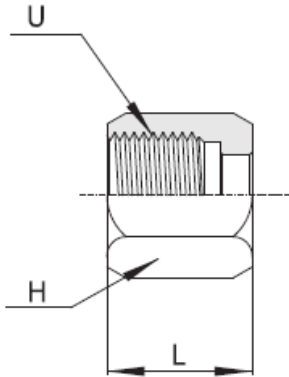

Spare Parts

SAE J514

► Nut

JN