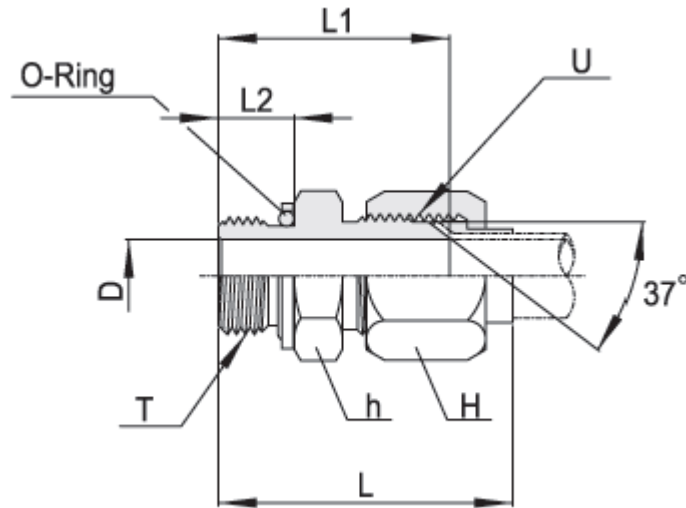

Tube to Female Pipe

SAE J514

► Female Branch Tee

JTBF

Part No.	Tube O.D		U(UNF)	T(NPT)	D	L	L1	L2	h (hex)	H (hex)
	Inch	mm								
JTBF-2T-01N	1/8"	3	5/16"-24	1/8"	1.6	33.2	25.4	16.8	14.3	9.5
JTBF-3T-01N	3/16"	4	3/8"-24	1/8"	3.2	35.6	26.2	16.8	14.3	11.0
JTBF-4T-01N	1/4"	6	7/16"-20	1/8"	4.4	36.5	27.4	16.8	14.3	14.3
JTBF-5T-01N	5/16"	8	1/2"-20	1/8"	6.0	37.8	27.4	16.8	14.3	15.8
JTBF-6T-02N	3/8"	10	9/16"-18	1/4"	7.5	43.1	31.2	22.4	19.0	17.4
JTBF-8T-03N	1/2"	12	3/4"-16	3/8"	9.9	48.8	36.1	25.9	22.2	22.2
JTBF-10T-04N	5/8"	16	7/8"-14	1/2"	12.3	58.3	41.7	31.2	27.0	25.4
JTBF-12T-06N	3/4"	18,20	1 1/16"-12	3/4"	15.5	63.5	48.0	34.5	33.3	31.7
JTBF-14T-06N	7/8"	22	1 3/16"-12	3/4"	18.0	64.8	47.2	36.1	33.3	34.9
JTBF-16T-08N	1"	25	1 5/16"-12	1"	21.5	74.1	55.1	41.1	41.3	38.1
JTBF-20T-10N	1-1/4"	32	1 5/8"-12	1-1/4"	27.5	77.7	59.2	43.2	47.6	50.8
JTBF-24T-12N	1-1/2"	38	1 7/8"-12	1-1/2"	33.0	100.1	73.4	52.8	65.1	57.1
JTBF-32T-16N	2"	50	2 1/2"-12	2"	45.0	111.3	83.8	60.7	71.4	73.0

Tube to Straight Thread

SAE J514

► O-Seal Male Connector(PF)

JMCS-G

Part No.	Tube O.D		U(UNF)	T(PF)	D	L	L1	L2	h (hex)	H (hex)
	Inch	mm								
JMCS-2T-01G	1/8"	3	5/16"-24	1/8"	1.6	35.3	27.5	8.0	11.1	9.5
JMCS-3T-01G	3/16"	4	3/8"-24	1/8"	3.2	37.9	28.5	8.0	12.7	11.0
JMCS-4T-01G	1/4"	6	7/16"-20	1/8"	4.4	39.3	30.2	8.0	14.3	14.3
JMCS-5T-01G	5/16"	8	1/2"-20	1/8"	6.0	40.6	30.2	8.0	15.8	15.8
JMCS-6T-02G	3/8"	10	9/16"-18	1/4"	7.5	46.9	35.0	12.0	17.4	17.4
JMCS-8T-03G	1/2"	12	3/4"-16	3/8"	9.9	51.4	38.7	12.0	22.2	22.2
JMCS-10T-04G	5/8"	16	7/8"-14	1/2"	12.3	61.1	44.5	14.0	25.4	25.4
JMCS-12T-06G	3/4"	18,20	1 1/16"-12	3/4"	15.5	66.4	50.9	16.0	31.7	31.7
JMCS-14T-06G	7/8"	22	1 3/16"-12	3/4"	18.0	69.0	51.4	16.0	34.9	34.9
JMCS-16T-08G	1"	25	1 5/16"-12	1"	21.5	71.7	52.7	18.0	38	38.1
JMCS-20T-10G	1-1/4"	32	1 5/8"-12	1-1/4"	27.5	78.5	60.0	20.0	47.6	50.8
JMCS-24T-12G	1-1/2"	38	1 7/8"-12	1-1/2"	33.0	92.8	66.1	21.0	53.9	57.1
JMCS-32T-16G	2"	50	2 1/2"-12	2"	45.0	108.0	80.5	25.0	69.8	73.0